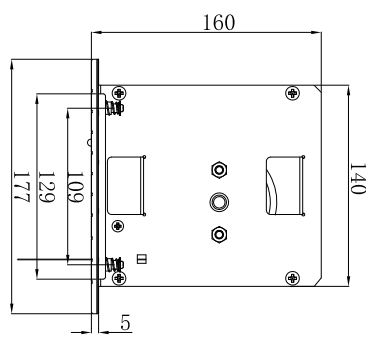

5: 1

Ⓐ

5: 1

Ⓑ

5: 1

Ⓓ

5: 1

Ceiling Cut-out dimensions

Cut-out Length = Screen Length - 26mm

Cut-out Width = 150mm

Height ≥ 160mm

Ⓔ

5: 1

Model :

HT-MI 150" (16:10)
HT-MF 150" (16:10)

Measurement :

mm

GRIHTRC150C