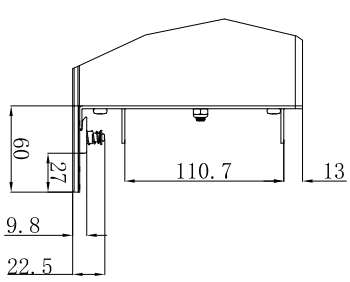

5: 1

Ⓐ

5: 1

Ⓑ

5: 1

Ⓓ

5: 1

Ceiling Cut-out dimensions

Cut-out Length = Screen Length - 26mm

Cut-out Width = 150mm

Height ≥ 160mm

Ⓔ

5: 1

Model :

HT-MI 150" (16:10)
HT-MF 150" (16:10)

Measurement :