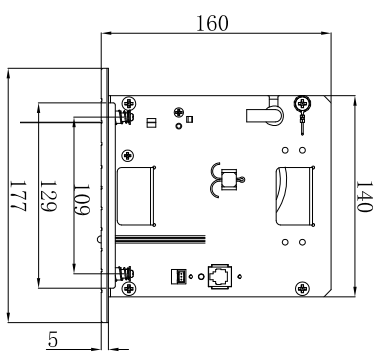

5: 1

Ⓐ

5: 1

Ⓑ

5: 1

Ⓓ

5: 1

Ceiling Cut-out dimensions

Cut-out Length = Screen Length - 26mm

Cut-out Width = 150mm

Height ≥ 160mm

Ⓔ

5: 1

Model :

HT-MI 150" (16:10)
HT-MF 150" (16:10)

Measurement :

mm

GRIHTRC150C