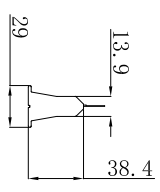

5: 1

Ⓐ

5: 1

Ⓑ

5: 1

Ⓓ

5: 1

Ceiling Cut-out dimensions

Cut-out Length = Screen Length - 26mm

Cut-out Width = 150mm

Height ≥ 160mm

Ⓔ

5: 1

Model :

HT-MI 150" (16:10)
HT-MF 150" (16:10)

Measurement :