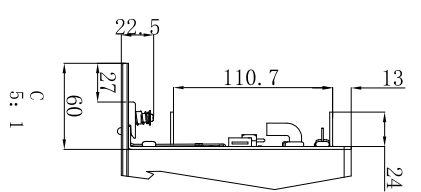

3512

3512

3424

91

2548

3231

3389

3424

2019

50

50

30

Ⓐ

Ⓑ

Ⓓ

Ⓒ

5: 1

Ⓐ

5: 1

Ⓑ

5: 1

Ⓓ

5: 1

Ceiling Cut-out dimensions

Cut-out Length = Screen Length - 26mm

Cut-out Width = 150mm

Height ≥ 160mm

Ⓔ

5: 1

Model :

HT-MI 150" (16:10)
HT-MF 150" (16:10)

Measurement :

mm

GRIHTRC150C