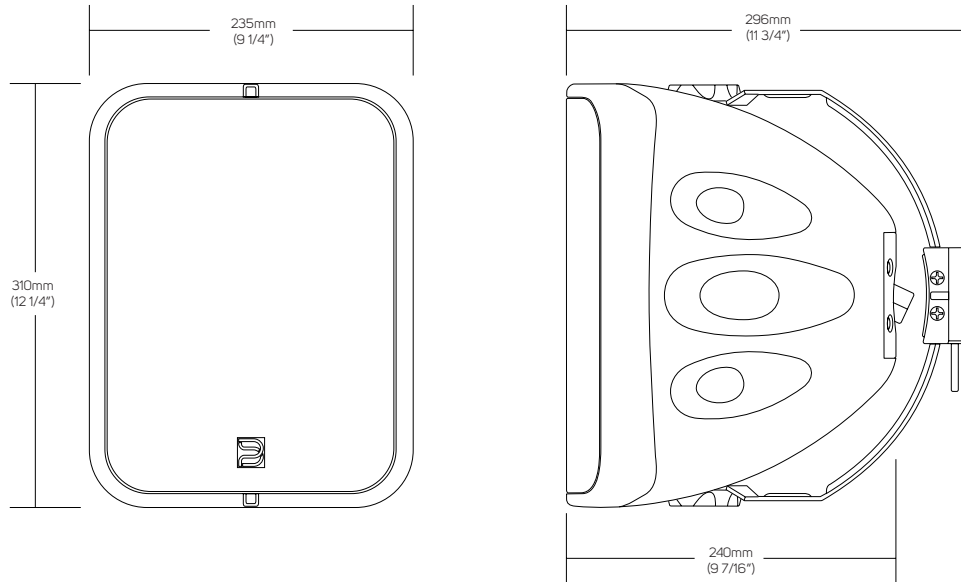

SPECIFICATIONS

CONNECTIVITY

AUDIO		Network	
Supported File Formats	MP3, AAC, WMA, OGG, WMA-L, ALAC, OPUS		Gigabit Ethernet RJ45
Hi-Res formats	FLAC, MQA, WAV, AIFF	USB	1 x Type-A port for connection to USB memory sticks (Fat32 or NTFS formatted) and supported peripherals 1 x Type-B (mini) for product servicing
Native Sampling Rates	32 - 192kHz	Power	PoE+ IEEE 802.3at Type 2 (30W) PoE++ IEEE 802.3bt Type 3 (60W)
Bit Depths	16 - 24	USER INTERFACE	
PERFORMANCE		Mobile Operating System	BluOS - Free Android and iOS App Available Online at Google Play and Apple App Store
Frequency Response	45Hz-23kHz	GENERAL	
Distortion	THD+N - 0.095% (20hz-20khz at Rated Power)	Processor	ARM® CORTEX™ A9, 1 GHz
Power Output	20 Watts @ 30 Watts PoE 40 Watts @ 60 Watts PoE	Unit Weight	4.56kg / 10.05 lbs
Speakers	1 x 165mm (6.5"), Woofer 1 x 25mm (1"), Tweeter	Gross Dimensions	235 x 310 x 296mm / 9 1/4" x 12 1/4" x 11.3/4 inches
Supported Operating Systems	Plays music from network shares on the following desktop operating systems: Microsoft Windows XP, 2000, Vista 7-10, Apple Macintosh 7-10	Power Consumption (Idle)	3.3 Watts
Free Internet Radio	TuneIn Radio, iHeartRadio, Calm Radio, Radio Paradise, LiveXLive	Storage Environment	-10° C to 50° C, 20% to 80% relative humidity
Supported Cloud Services	Spotify, Amazon Music, TIDAL, Deezer, Qobuz, HighResAudio, Napster, KKBox, Bugs, Custom Channels, SoundMachine, QSIC	Operating Environment Indoor/Outdoor	0° to 40° C IP65* rating
Integration Partners	Control4, RTI, Crestron, URC, push, iPort, ELAN, Lutron	Finish	Available in white or black matte
Album Art	JPG		

*With Port Plug Installed