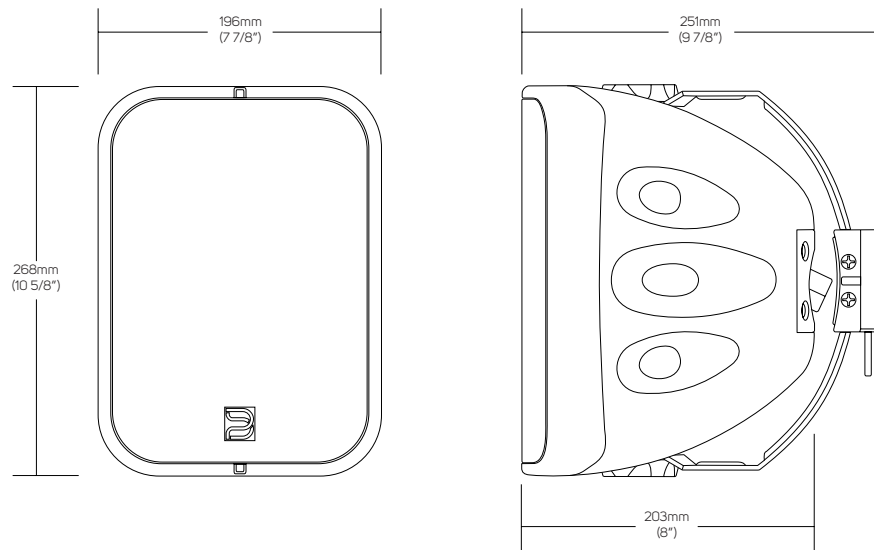

SPECIFICATIONS

CONNECTIVITY

AUDIO			
Supported File Formats	MP3, AAC, WMA, OGG, WMA-L, ALAC, OPUS	Network	Gigabit Ethernet RJ45
Hi-Res formats	FLAC, MQA, WAV, AIFF	USB	1 x Type-A port for connection to USB memory sticks (Fat32 or NTFS formatted) and supported peripherals 1 x Type-B (mini) for product servicing
Native Sampling Rates	32 - 192kHz	Power	PoE+ IEEE 802.3at Type 2 (30W) PoE++ IEEE 802.3bt Type 3 (60W)
Bit Depths	16 - 24	USER INTERFACE	
PERFORMANCE		Mobile Operating System	BluOS - Free Android and iOS App Available Online at Google Play and Apple App Store
Frequency Response	63Hz-23kHz	GENERAL	
Distortion	THD+N - 0.095% (20hz-20khz at Rated Power)	Processor	ARM® CORTEX™ A9, 1GHz
Power Output	20 Watts @ 30 Watts PoE 40 Watts @ 60 Watts PoE	Unit Weight	3.2kg / 7.06 lbs
Speakers	1 x 133mm (5.25"), Woofer 1 x 25mm (1"), Tweeter	Gross Dimensions	196 x 268 x 251mm / 7 7/8" x 10 5/8 x 9 7/8 inches
Supported Operating Systems	Plays music from network shares on the following desktop operating systems: Microsoft Windows XP, 2000, Vista 7-10, Apple Macintosh 7-10	Power Consumption (Idle)	3.3 Watts
Free Internet Radio	TuneIn Radio, iHeartRadio, Calm Radio, Radio Paradise, LiveXLive	Storage Environment	-10° C to 50° C, 20% to 80% relative humidity
Supported Cloud Services	Spotify, Amazon Music, TIDAL, Deezer, Qobuz, HighResAudio, Napster, KKBox, Bugs, Custom Channels, SoundMachine, QSIC	Operating Environment Indoor/Outdoor	0° to 40° C IP65 rating
Integration Partners	Control4, RTI, Crestron, URC, push, iPort, ELAN, Lutron	Finish	Available in white or black matte
Album Art	JPG