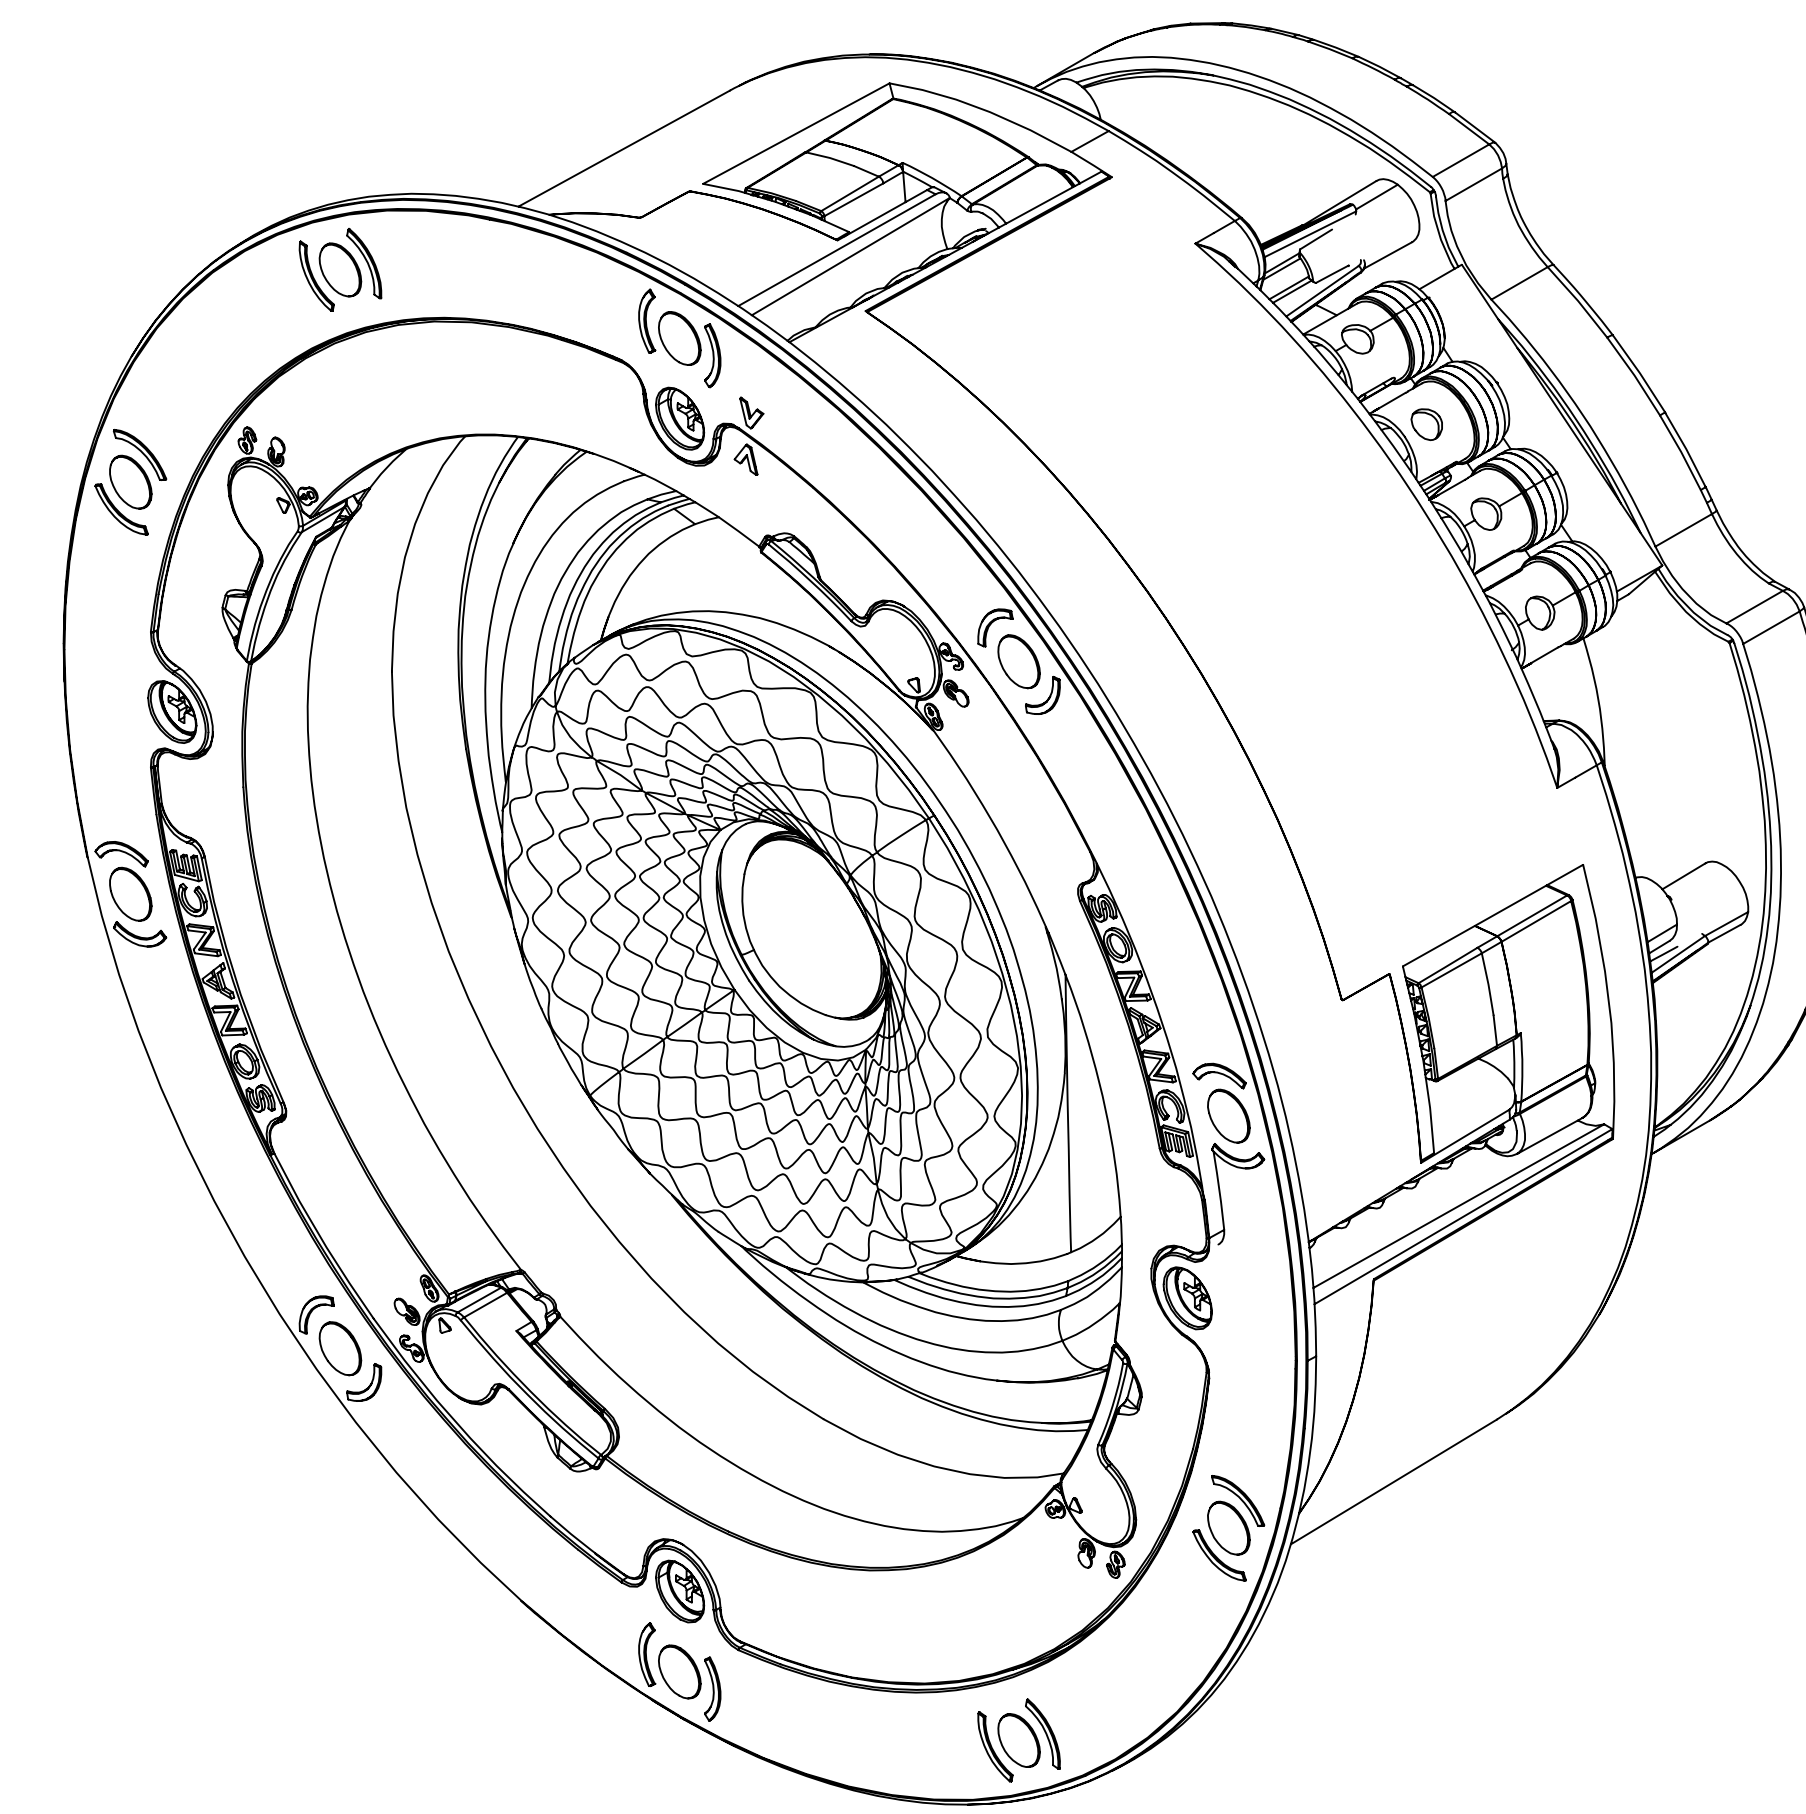

FRONT

BACK / MINIMUM CUTOUT

MOUNTING DEPTH

MICRO TRIM GRILLE

TRIMLESS GRILLE

ISOMETRIC

SONANCE

991 Calle Amanecer, San Clemente, CA.
 92673
 58800 2-7777 949 492-7777
 FAX 949 361-5579
 www.sonance.com

VX62R SST

SCALE: 1 : 1
 SHEET: 01

DRAWN BY: Roy
 RELEASED ON:

DRWN - PART NUMBER

REV.