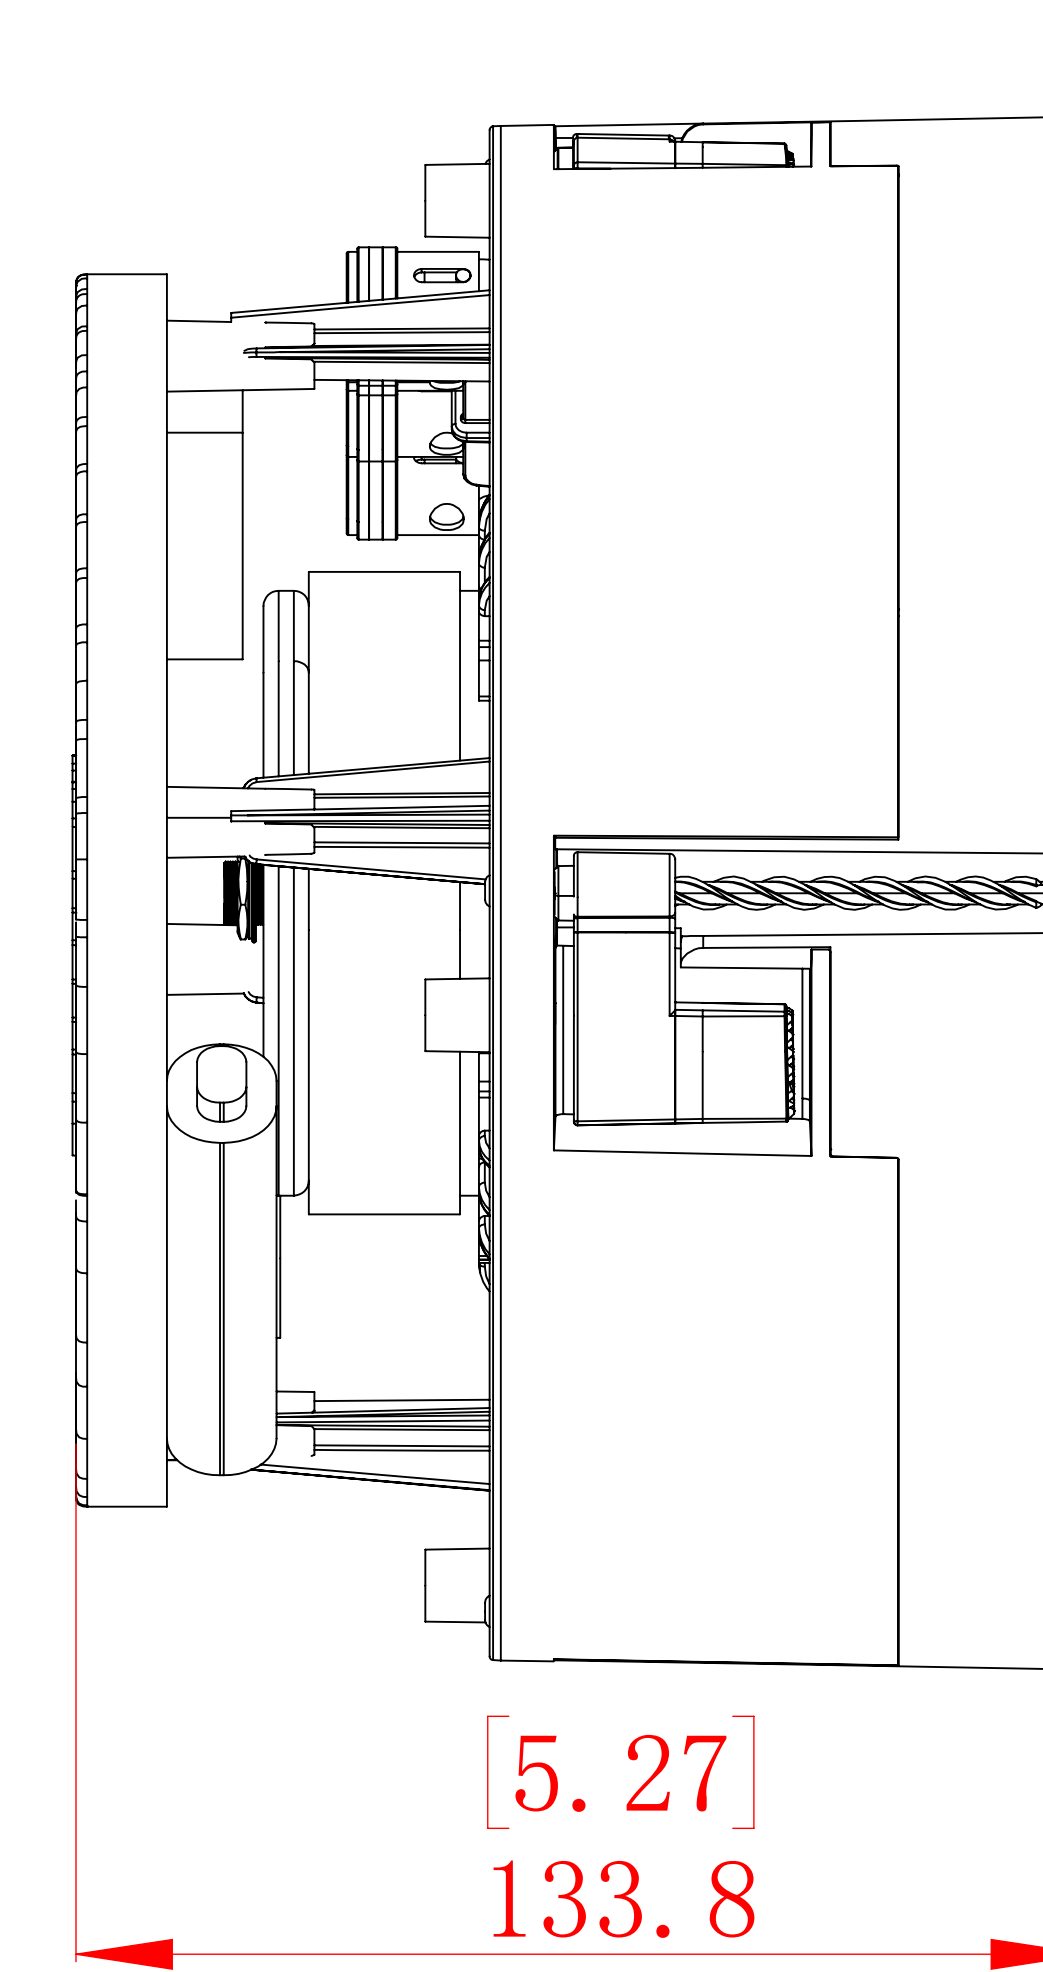

FRONT

BACK / MINIMUM CUTOUT

MOUNTING DEPTH

MICRO TRIM GRILLE

TRIMLESS GRILLE

ISOMETRIC

SONANCE

991 Calle Amanecer, San Clemente, CA.
 92673
 58800 2-7777 949 492-7777
 FAX 949 361-5579
 www.sonance.com

VX62R SST

SCALE: 1 : 1
 SHEET: 01

DRAWN BY: Roy
 RELEASED ON:

DRWN - PART NUMBER

REV.