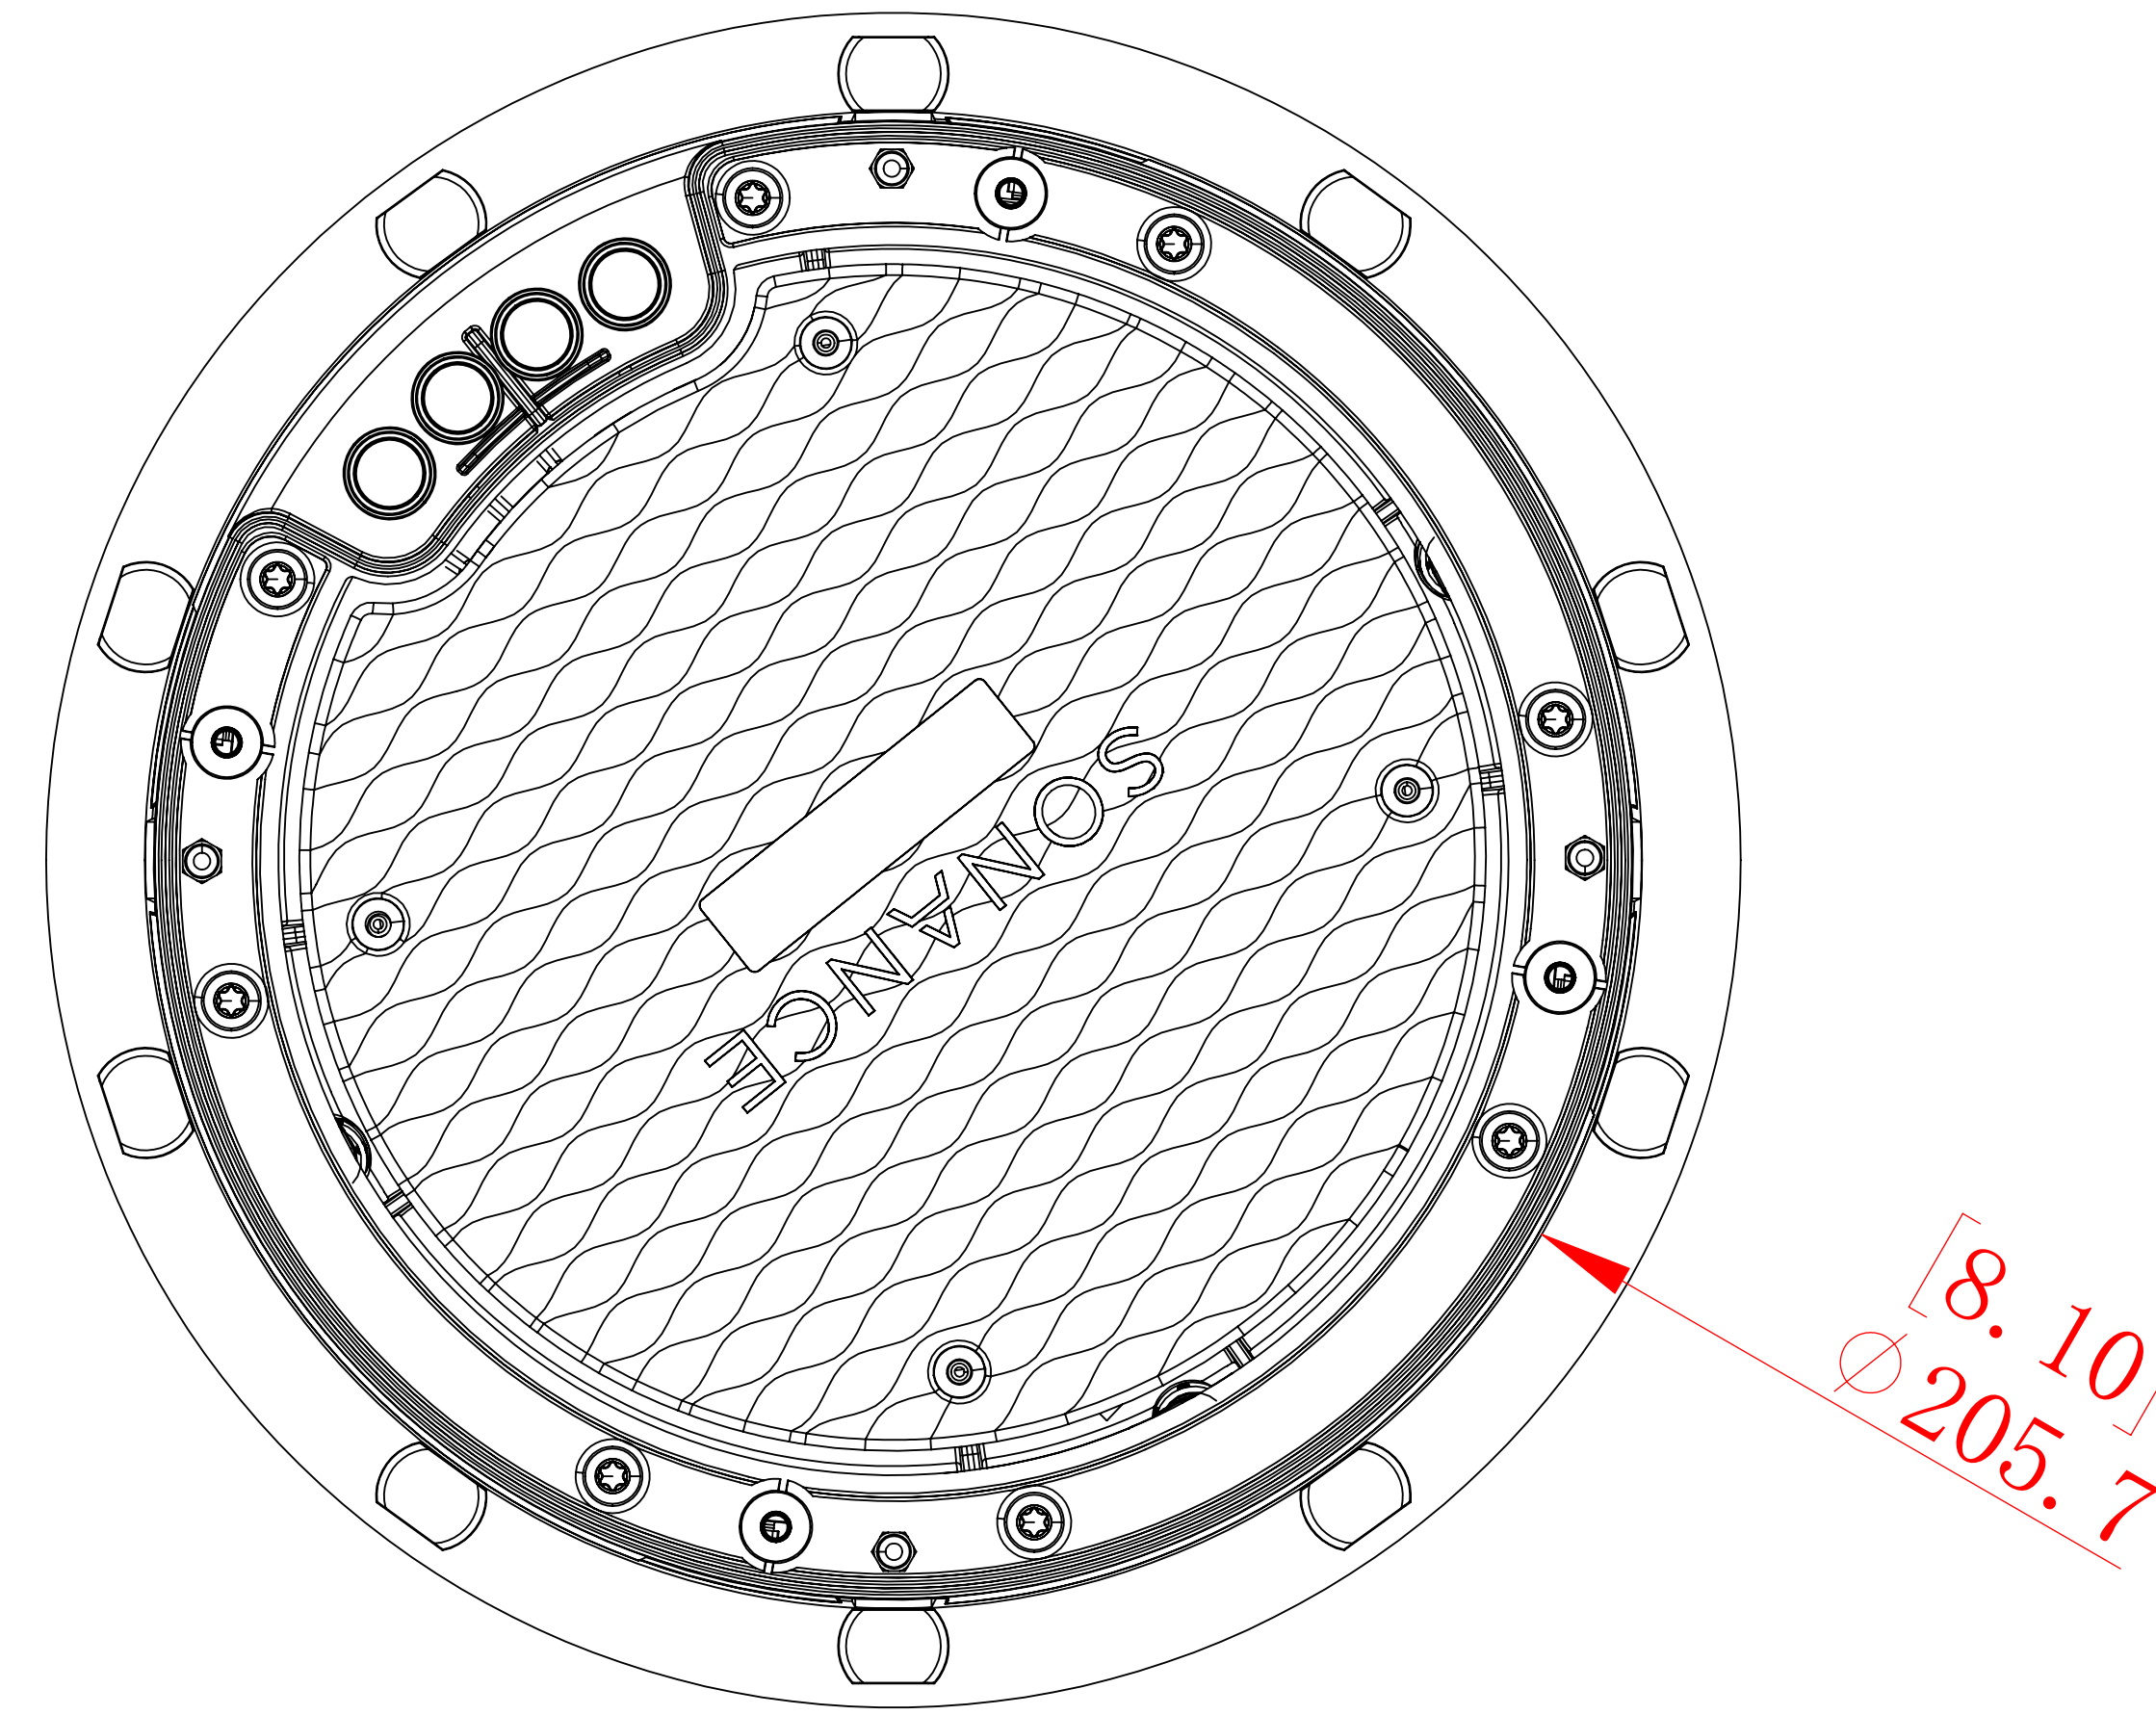

FRONT

BACK / MINIMUM CUTOUT

MOUNTING DEPTH

MICRO TRIM GRILLE

TRIMLESS GRILLE

ISOMETRIC

SONANCE

991 Calle Amanecer, San Clemente, CA.
 92673
 58800 2-7777 949 492-7777
 FAX 949 361-5579
 www.sonance.com

VX62R SST

SCALE: 1 : 1
 SHEET: 01

DRAWN BY: Roy
 RELEASED ON:

DRWN - PART NUMBER

REV.