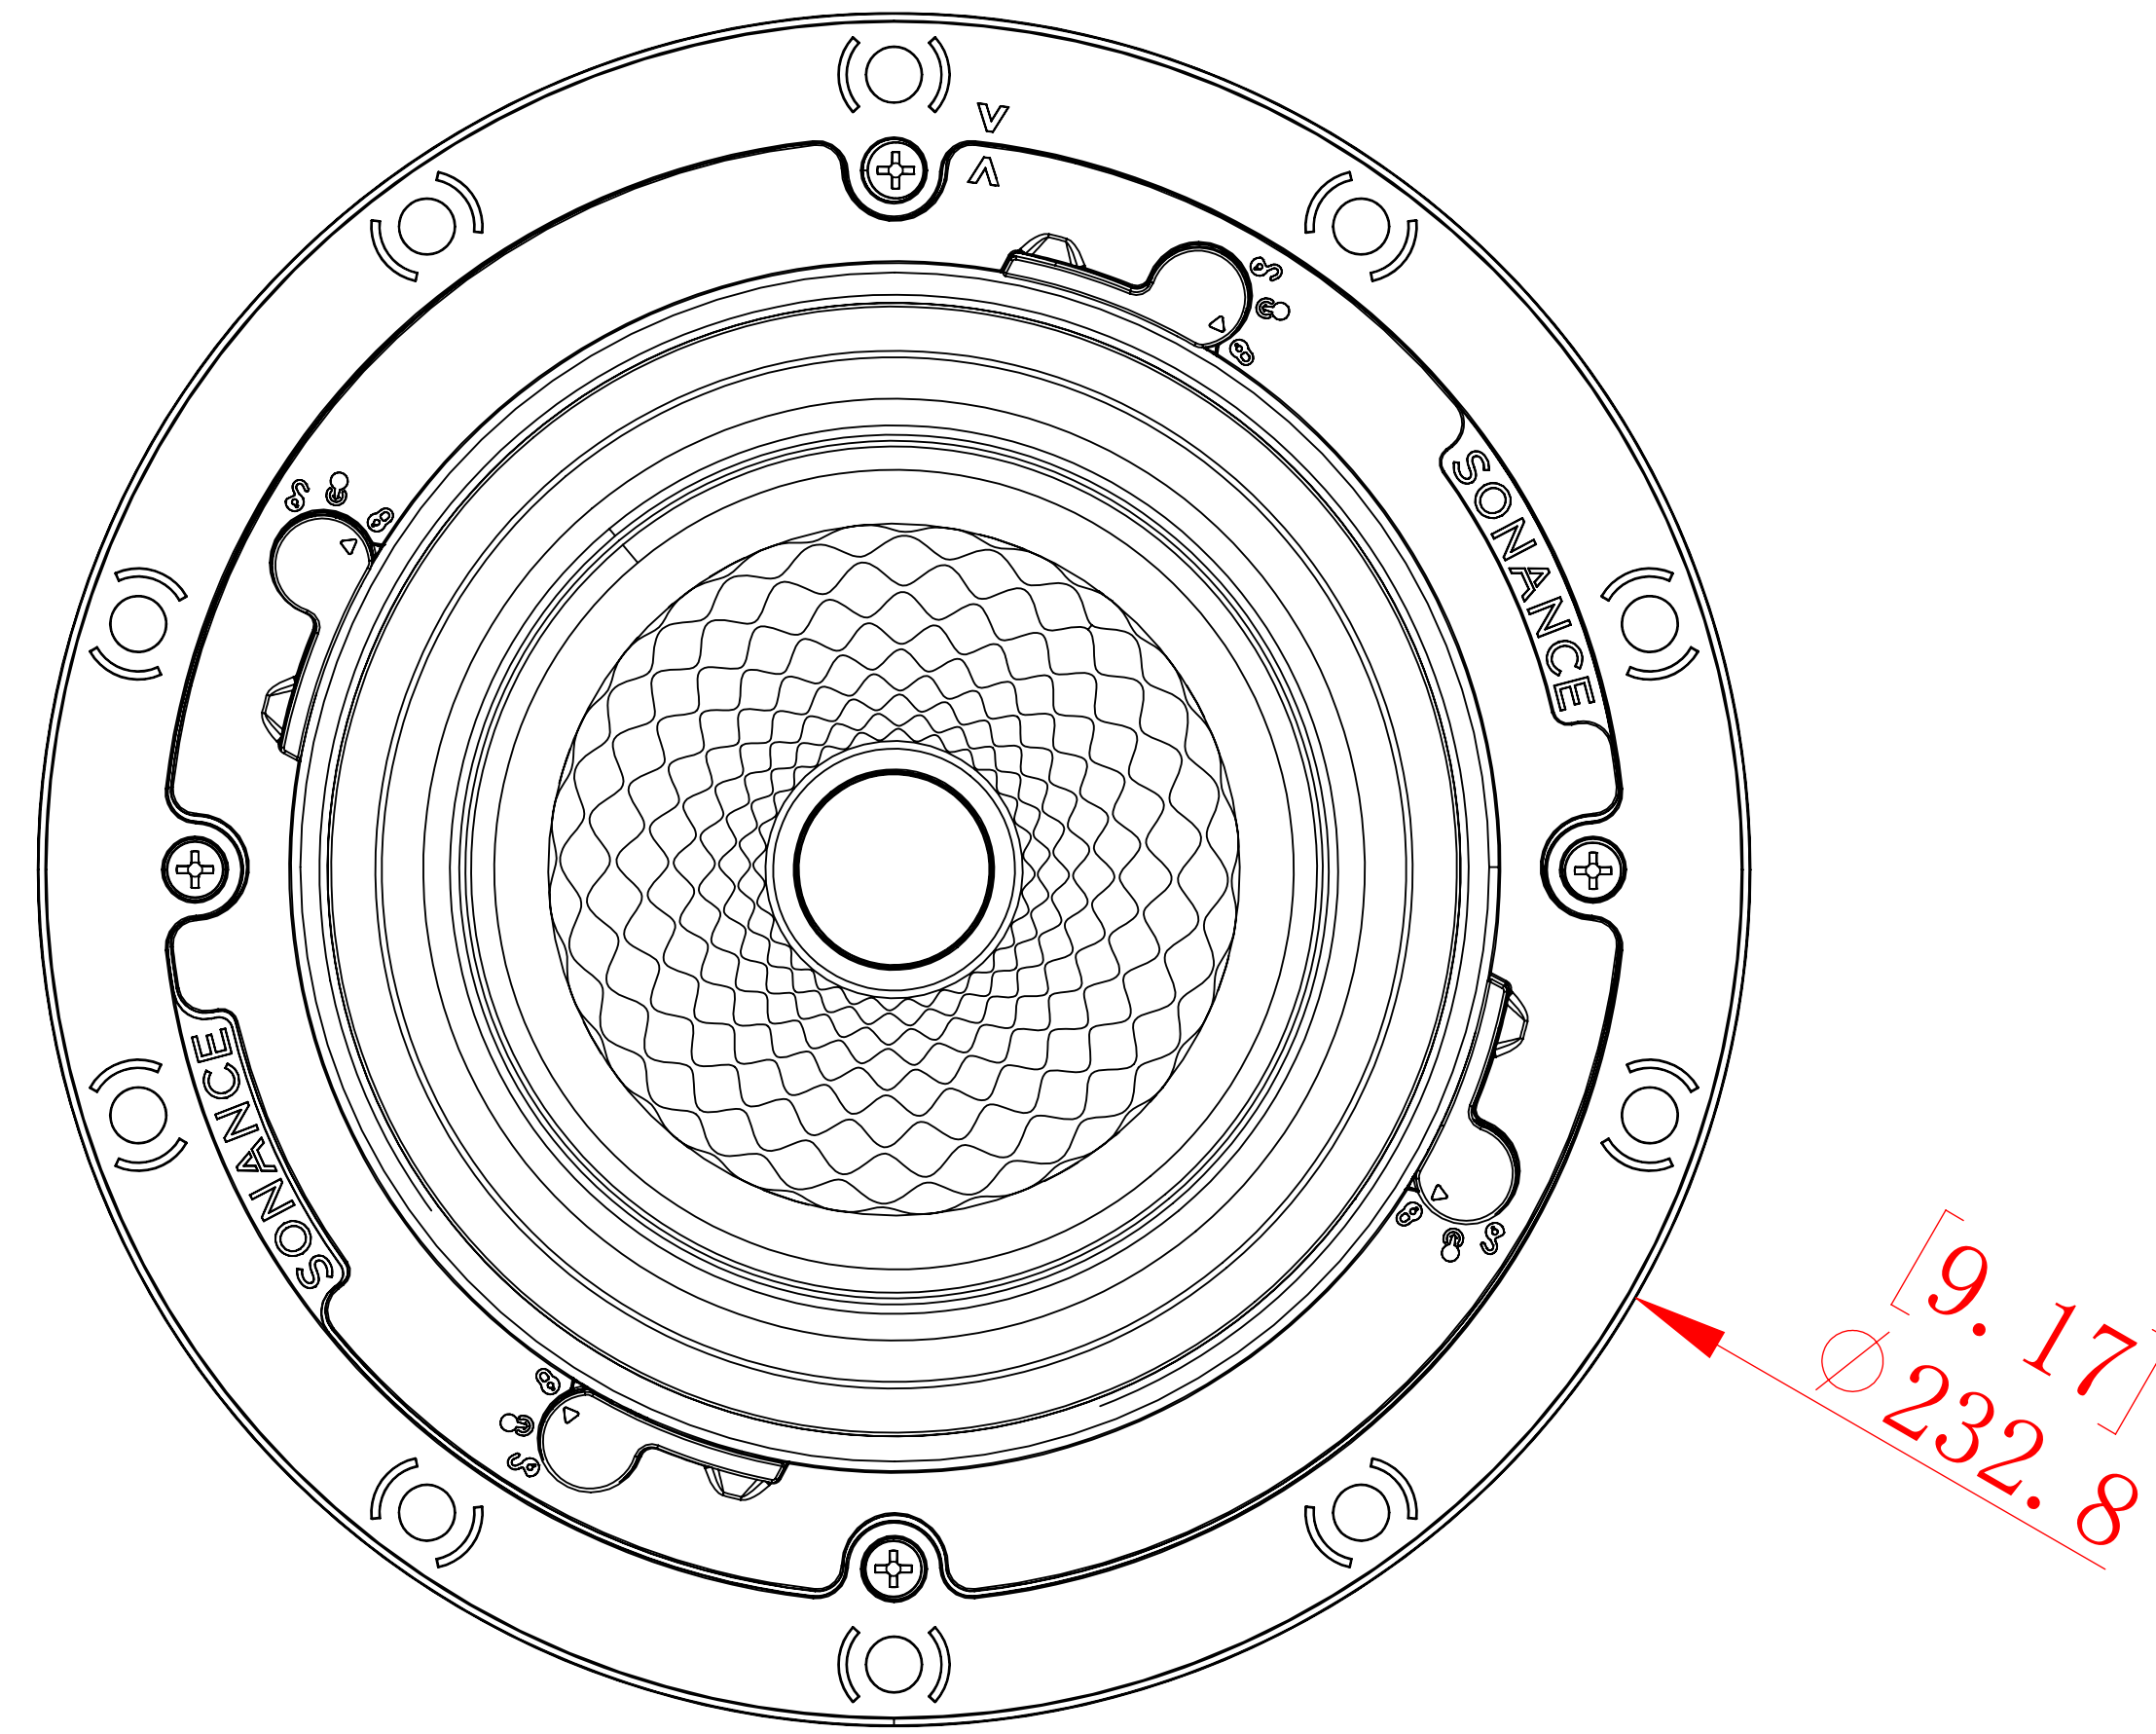

FRONT

BACK / MINIMUM CUTOUT

MOUNTING DEPTH

MICRO TRIM GRILLE

TRIMLESS GRILLE

ISOMETRIC

SONANCE

991 Calle Amanecer, San Clemente, CA.
 92673
 58800 2-7777 949 492-7777
 FAX 949 361-5579
 www.sonance.com

VX62R SST

SCALE: 1 : 1
 SHEET: 01

DRAWN BY: Roy
 RELEASED ON:

DRWN - PART NUMBER

REV.