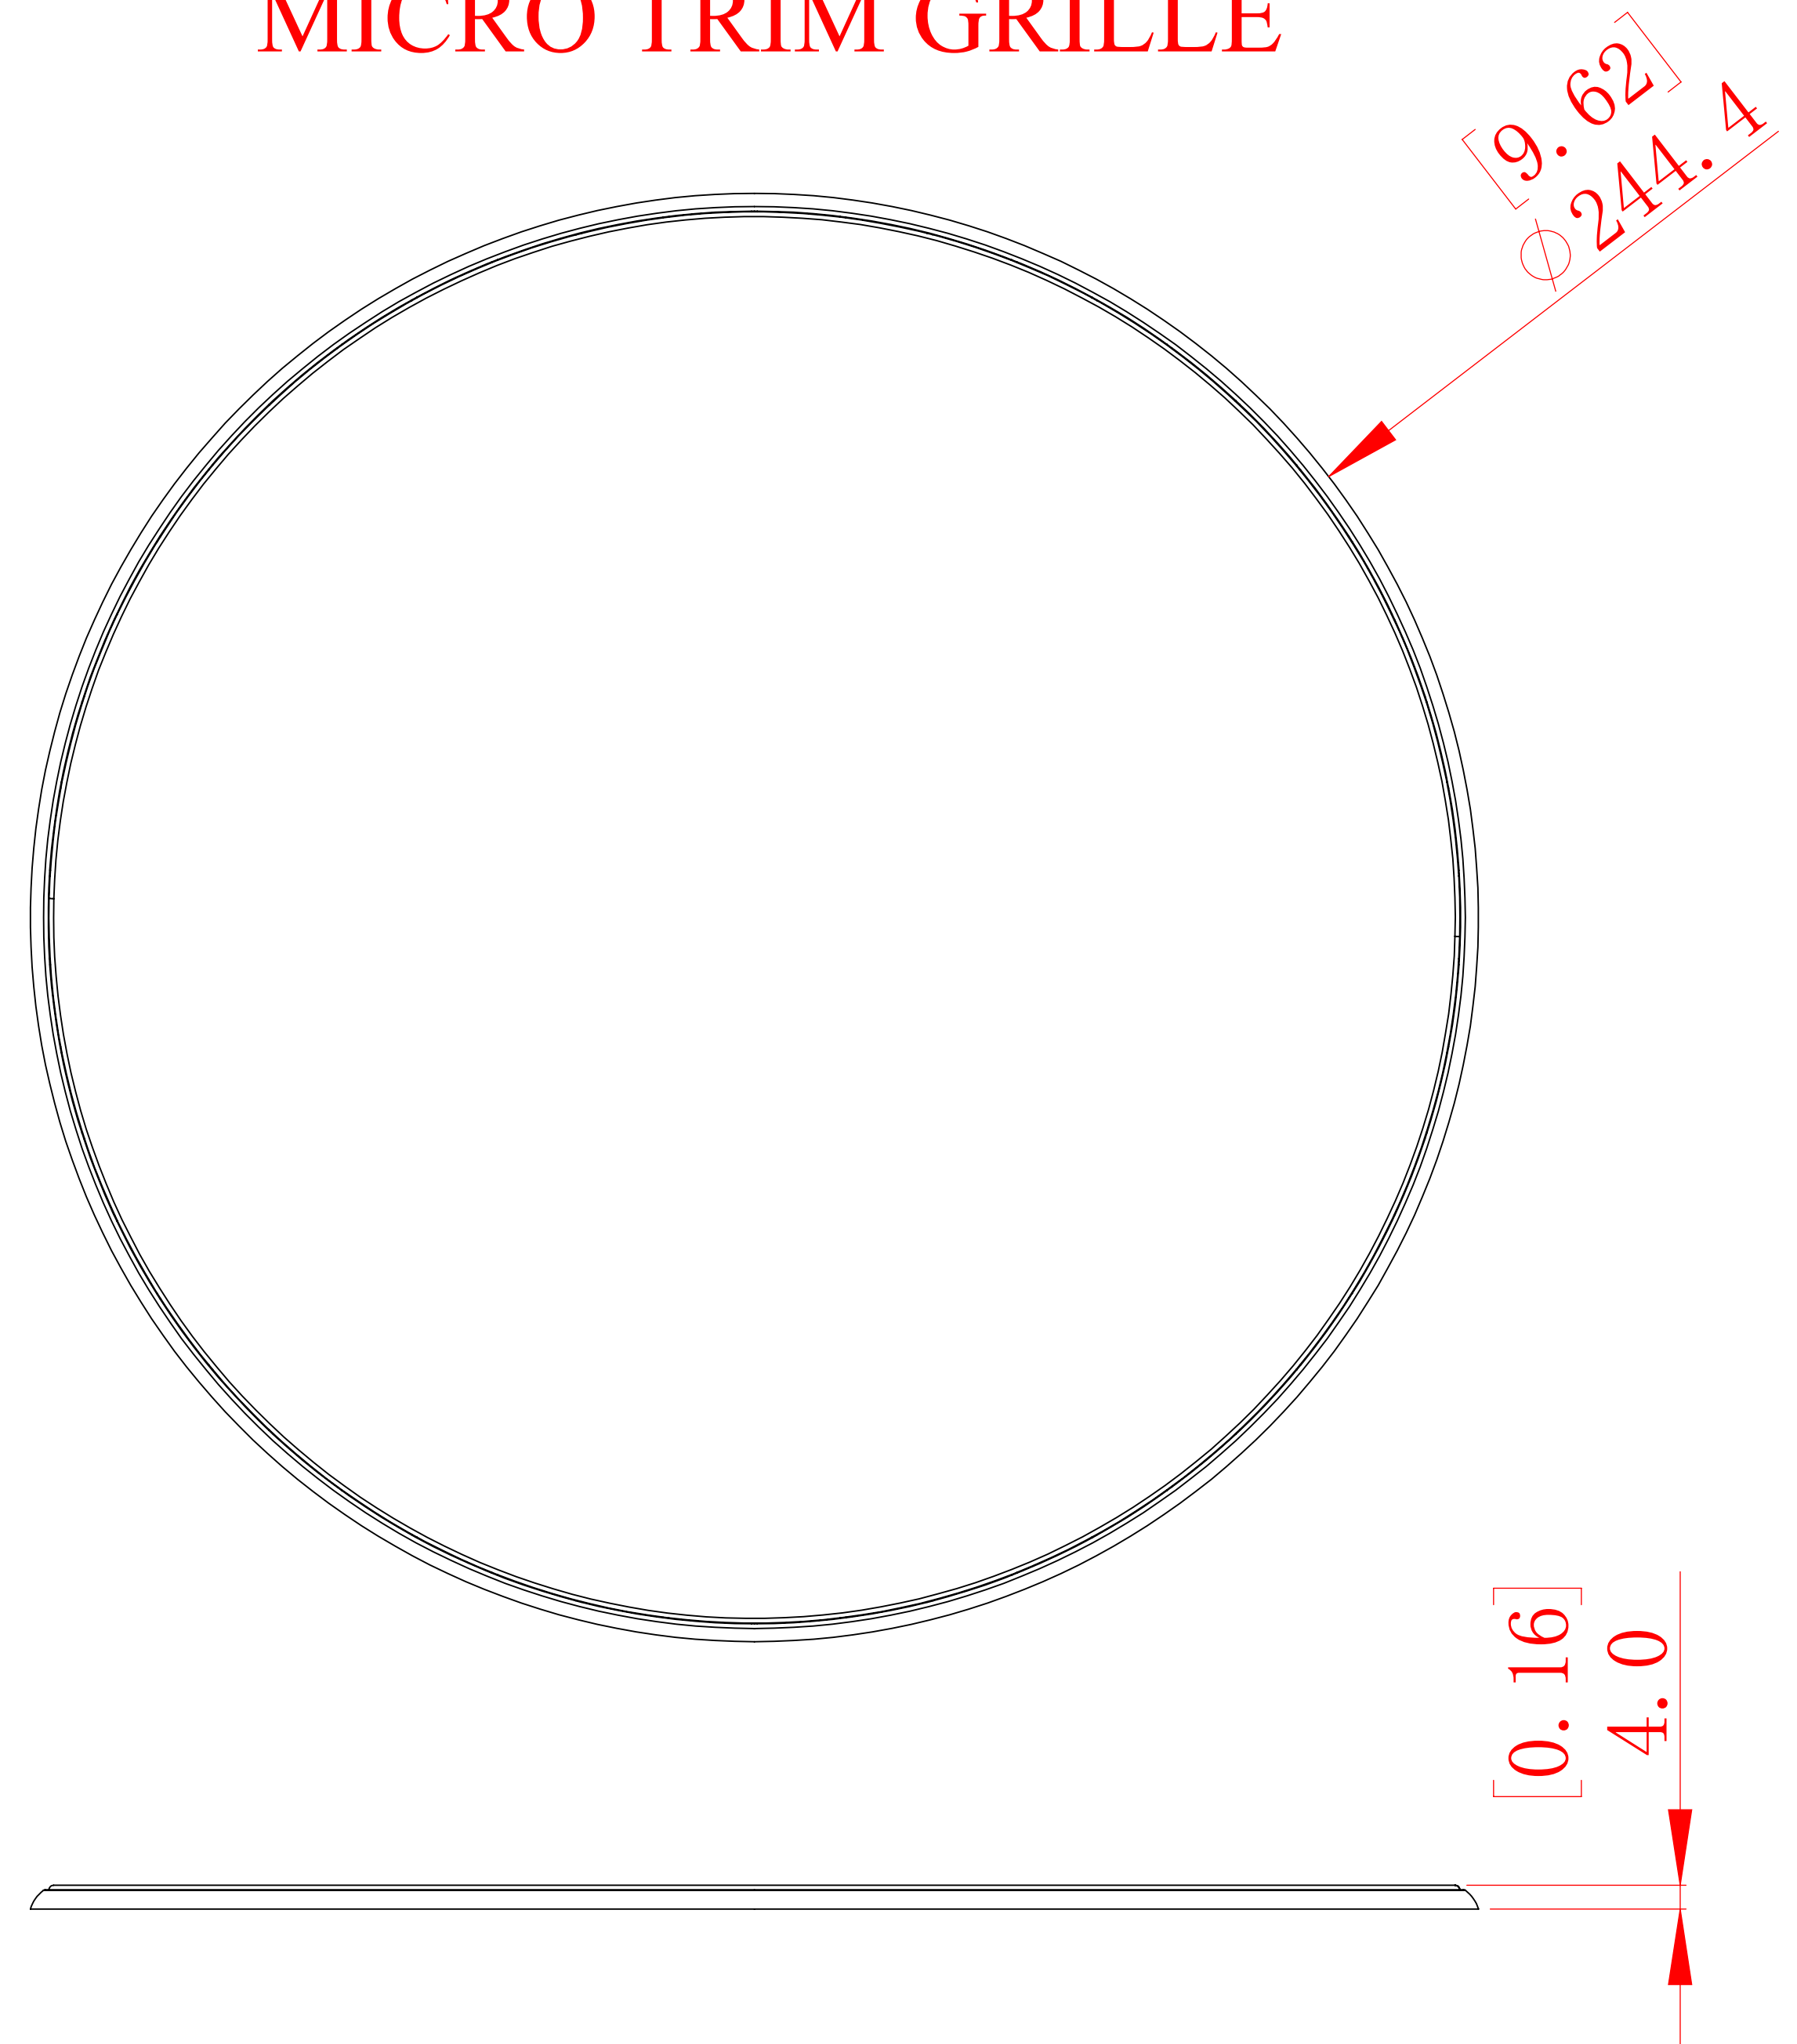

FRONT

BACK / MINIMUM CUTOUT

MOUNTING DEPTH

MICRO TRIM GRILLE

TRIMLESS GRILLE

ISOMETRIC

SONANCE

991 Calle Amanecer, San Clemente, CA.
 92673
 58800 2-7777 949 492-7777
 FAX 949 361-5579
 www.sonance.com

VX62R SST

SCALE: 1 : 1
 SHEET: 01

DRAWN BY: Roy
 RELEASED ON:

DRWN - PART NUMBER

REV.