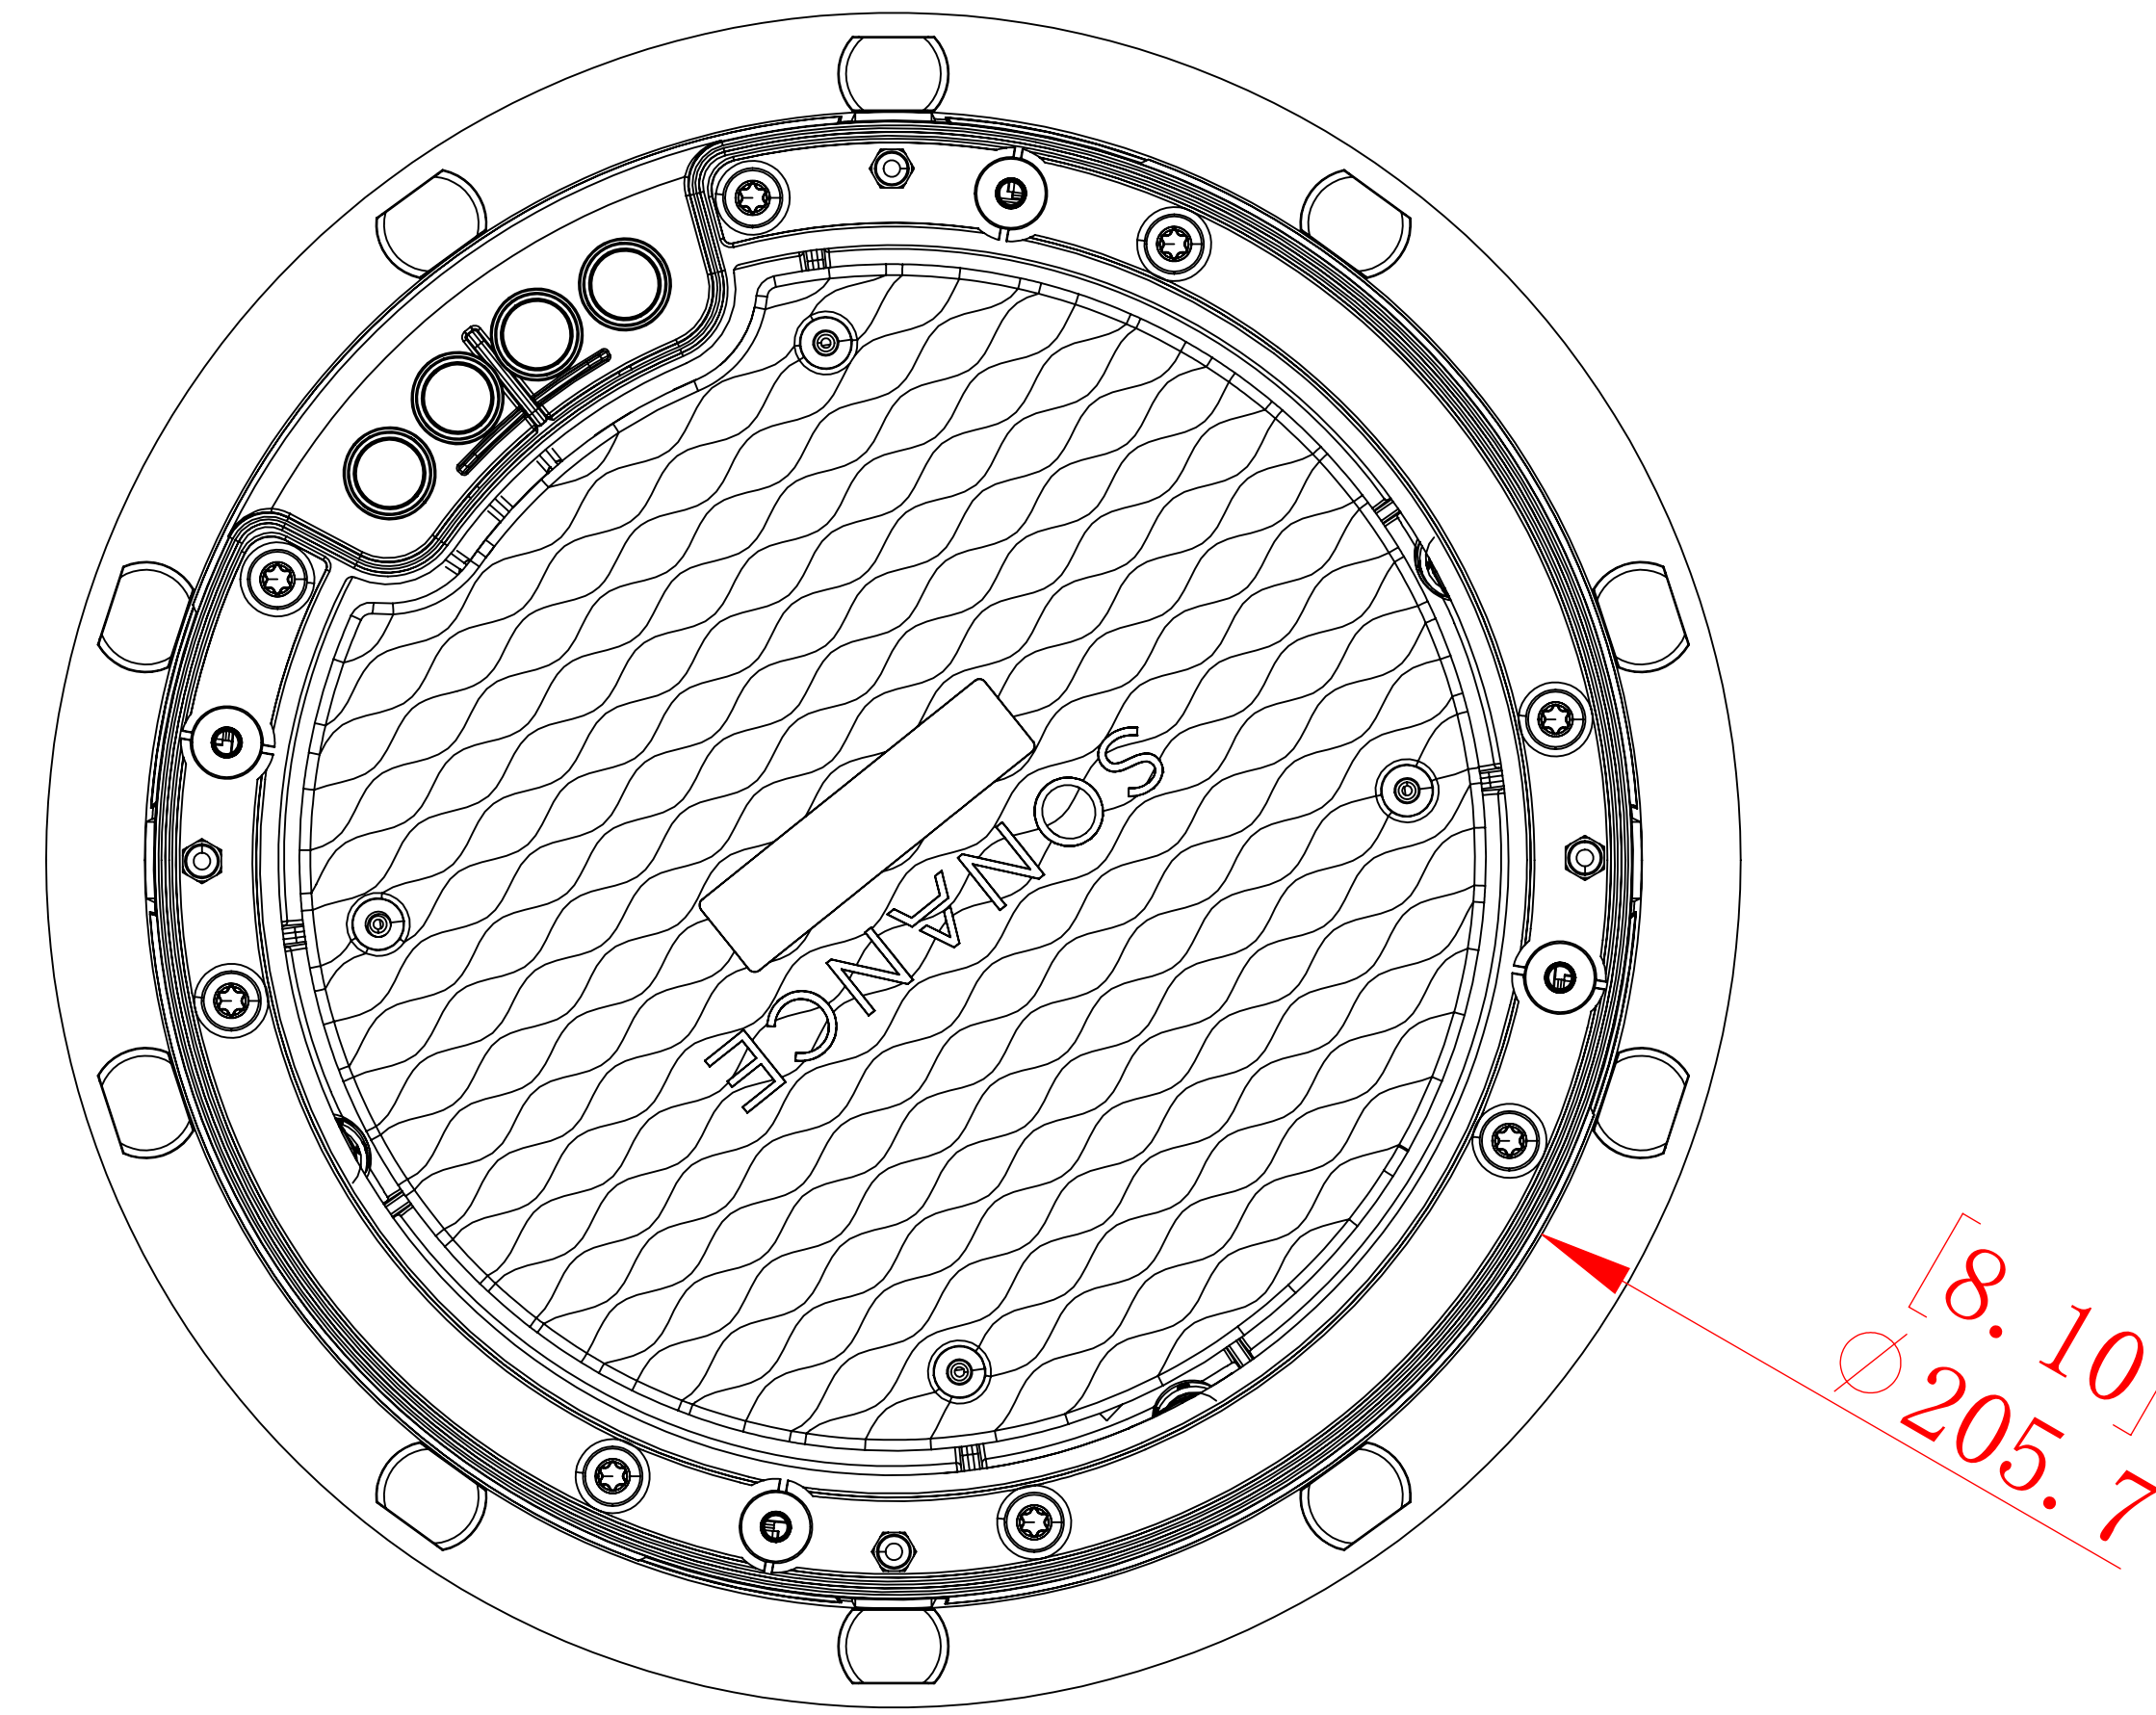

FRONT

BACK / MINIMUM CUTOUT

MOUNTING DEPTH

GRILLE WITH TRIM

GRILLE WITHOUT TRIM

ISOMETRIC

SONANCE

991 Calle Amanecer, San Clemente, CA.  
92673  
58800 2-7777 949 492-7777  
FAX 949 361-5579  
www.sonance.com

VX66R SST

SCALE: 1 : 1

DRAWN BY: Roy

DRWN - PART NUMBER

REV.

SHEET: 01

RELEASED ON: