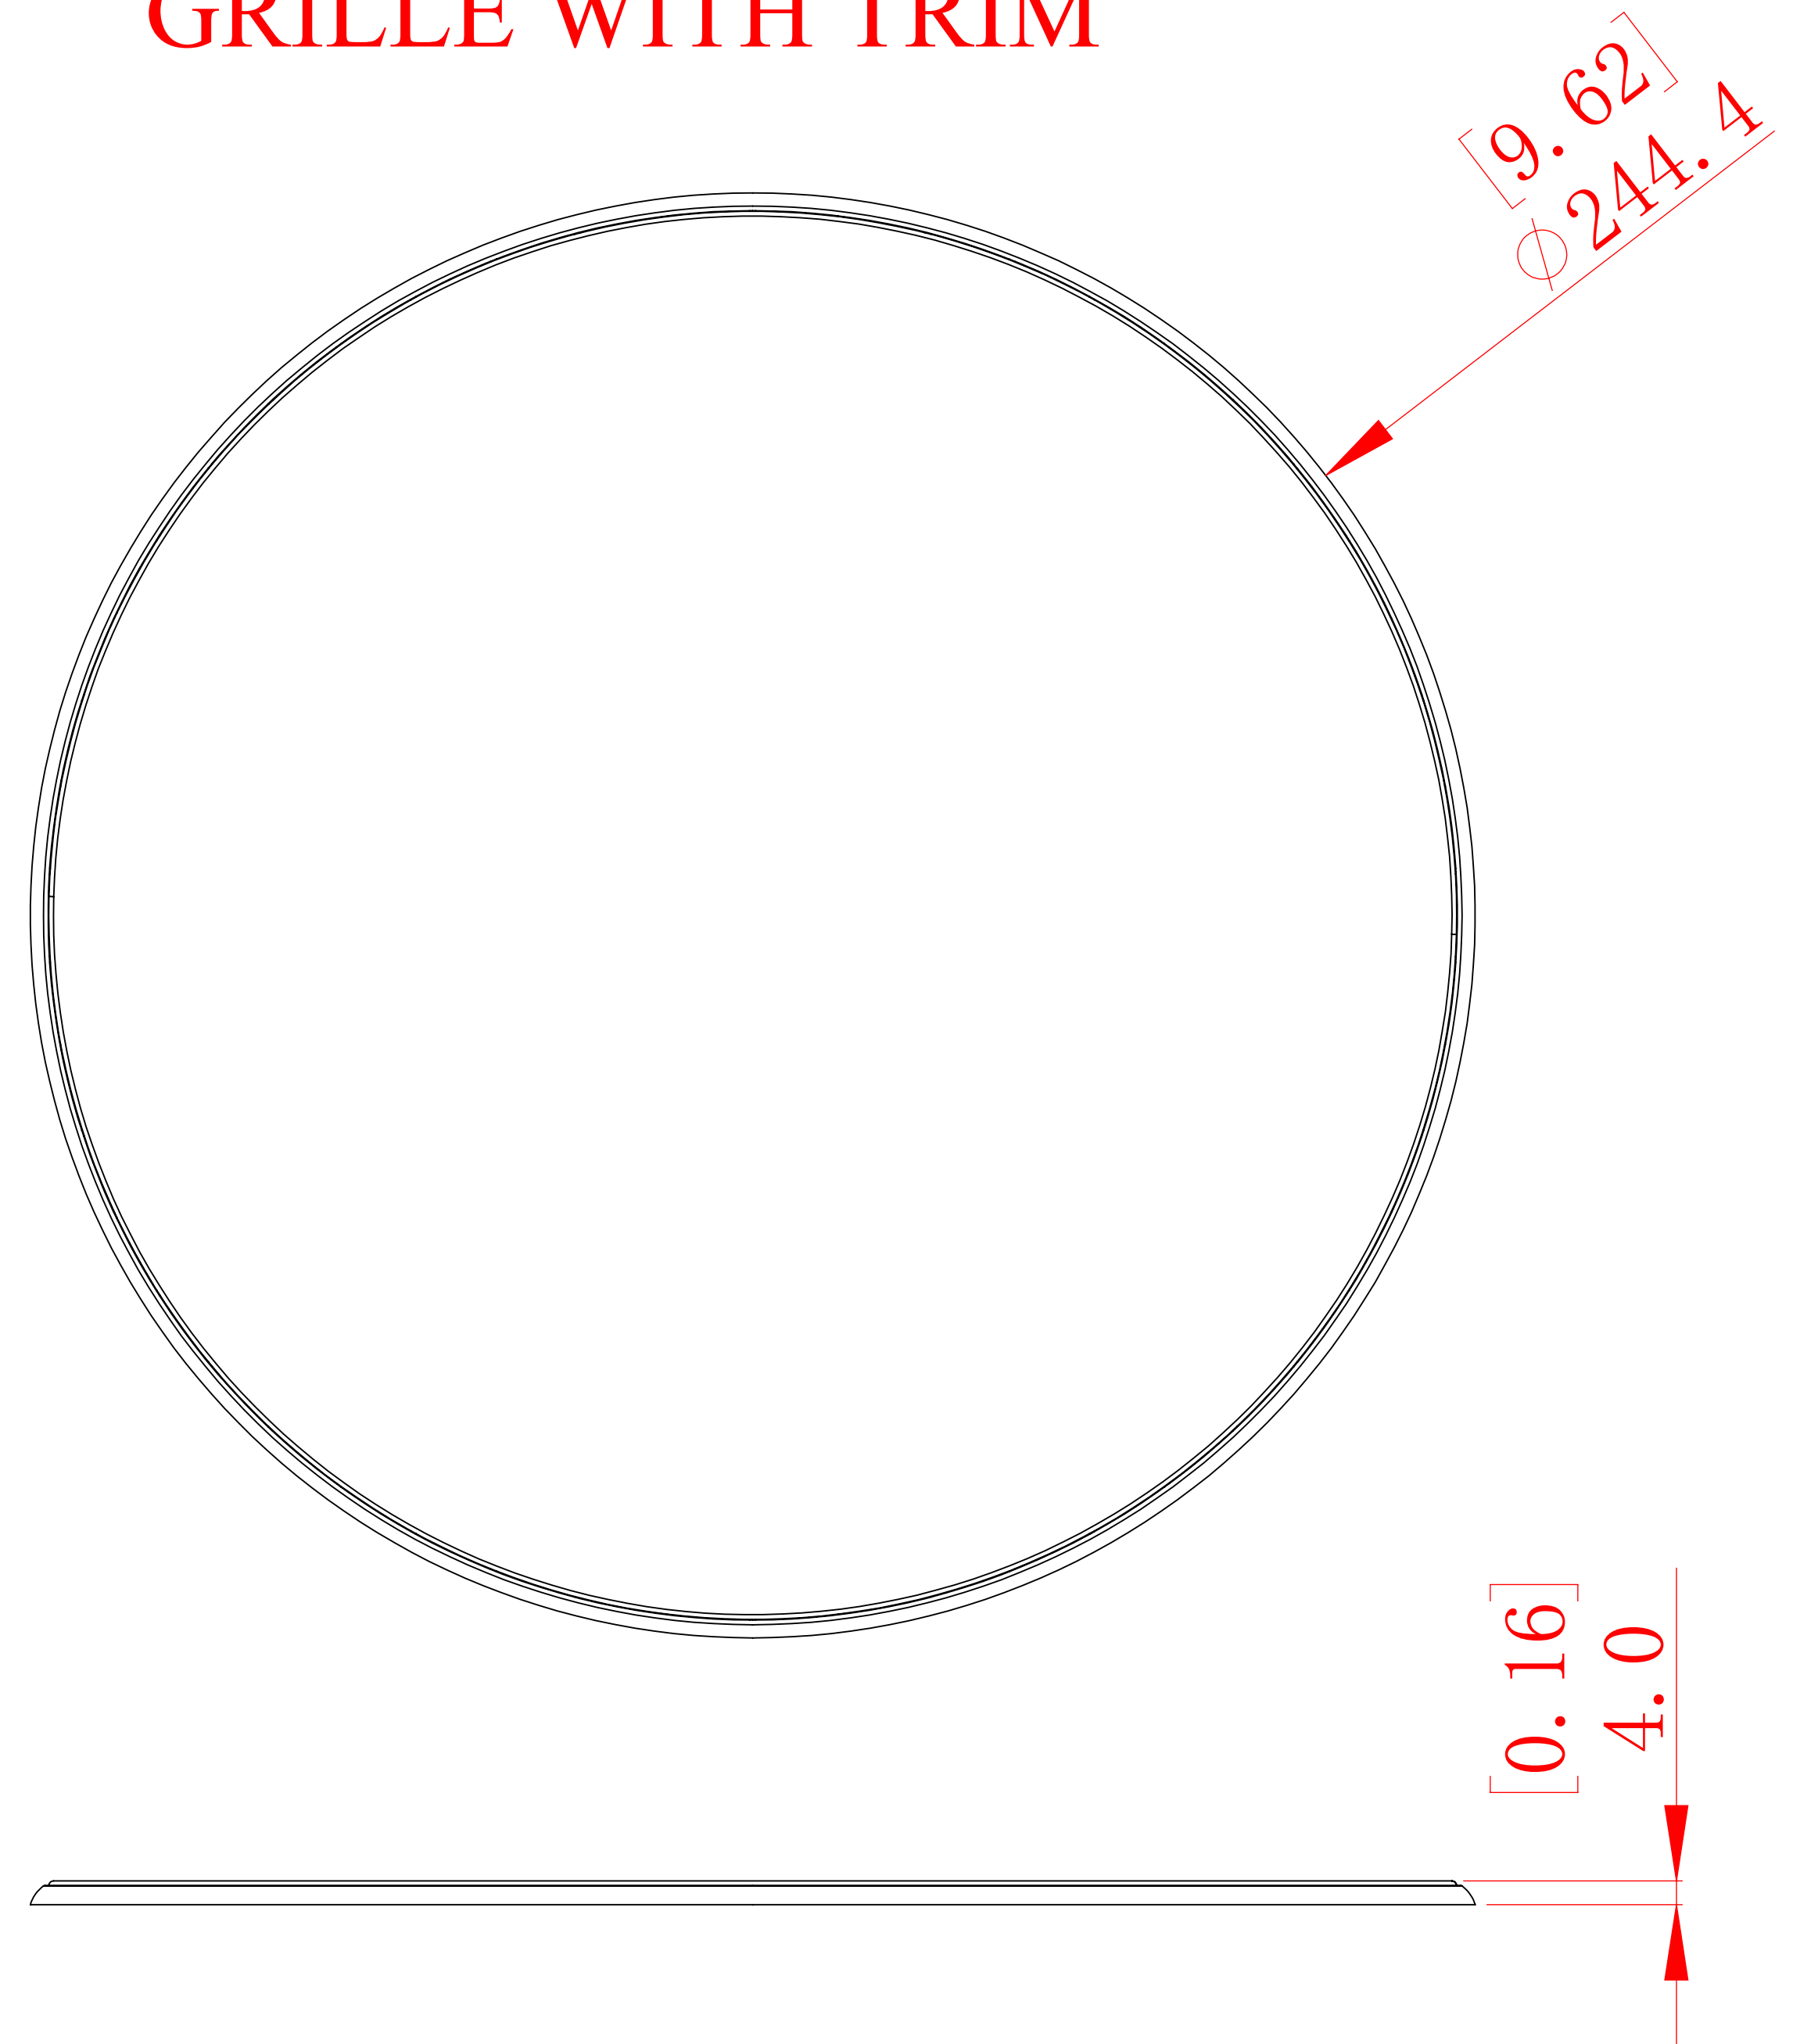

FRONT

BACK / MINIMUM CUTOUT

MOUNTING DEPTH

GRILLE WITH TRIM

GRILLE WITHOUT TRIM

ISOMETRIC

SONANCE

991 Calle Amanecer, San Clemente, CA.  
92673  
58800 2-7777 949 492-7777  
FAX 949 361-5579  
www.sonance.com

VX66R SST

SCALE: 1 : 1

DRAWN BY: Roy

DRWN - PART NUMBER

REV.

SHEET: 01

RELEASED ON: