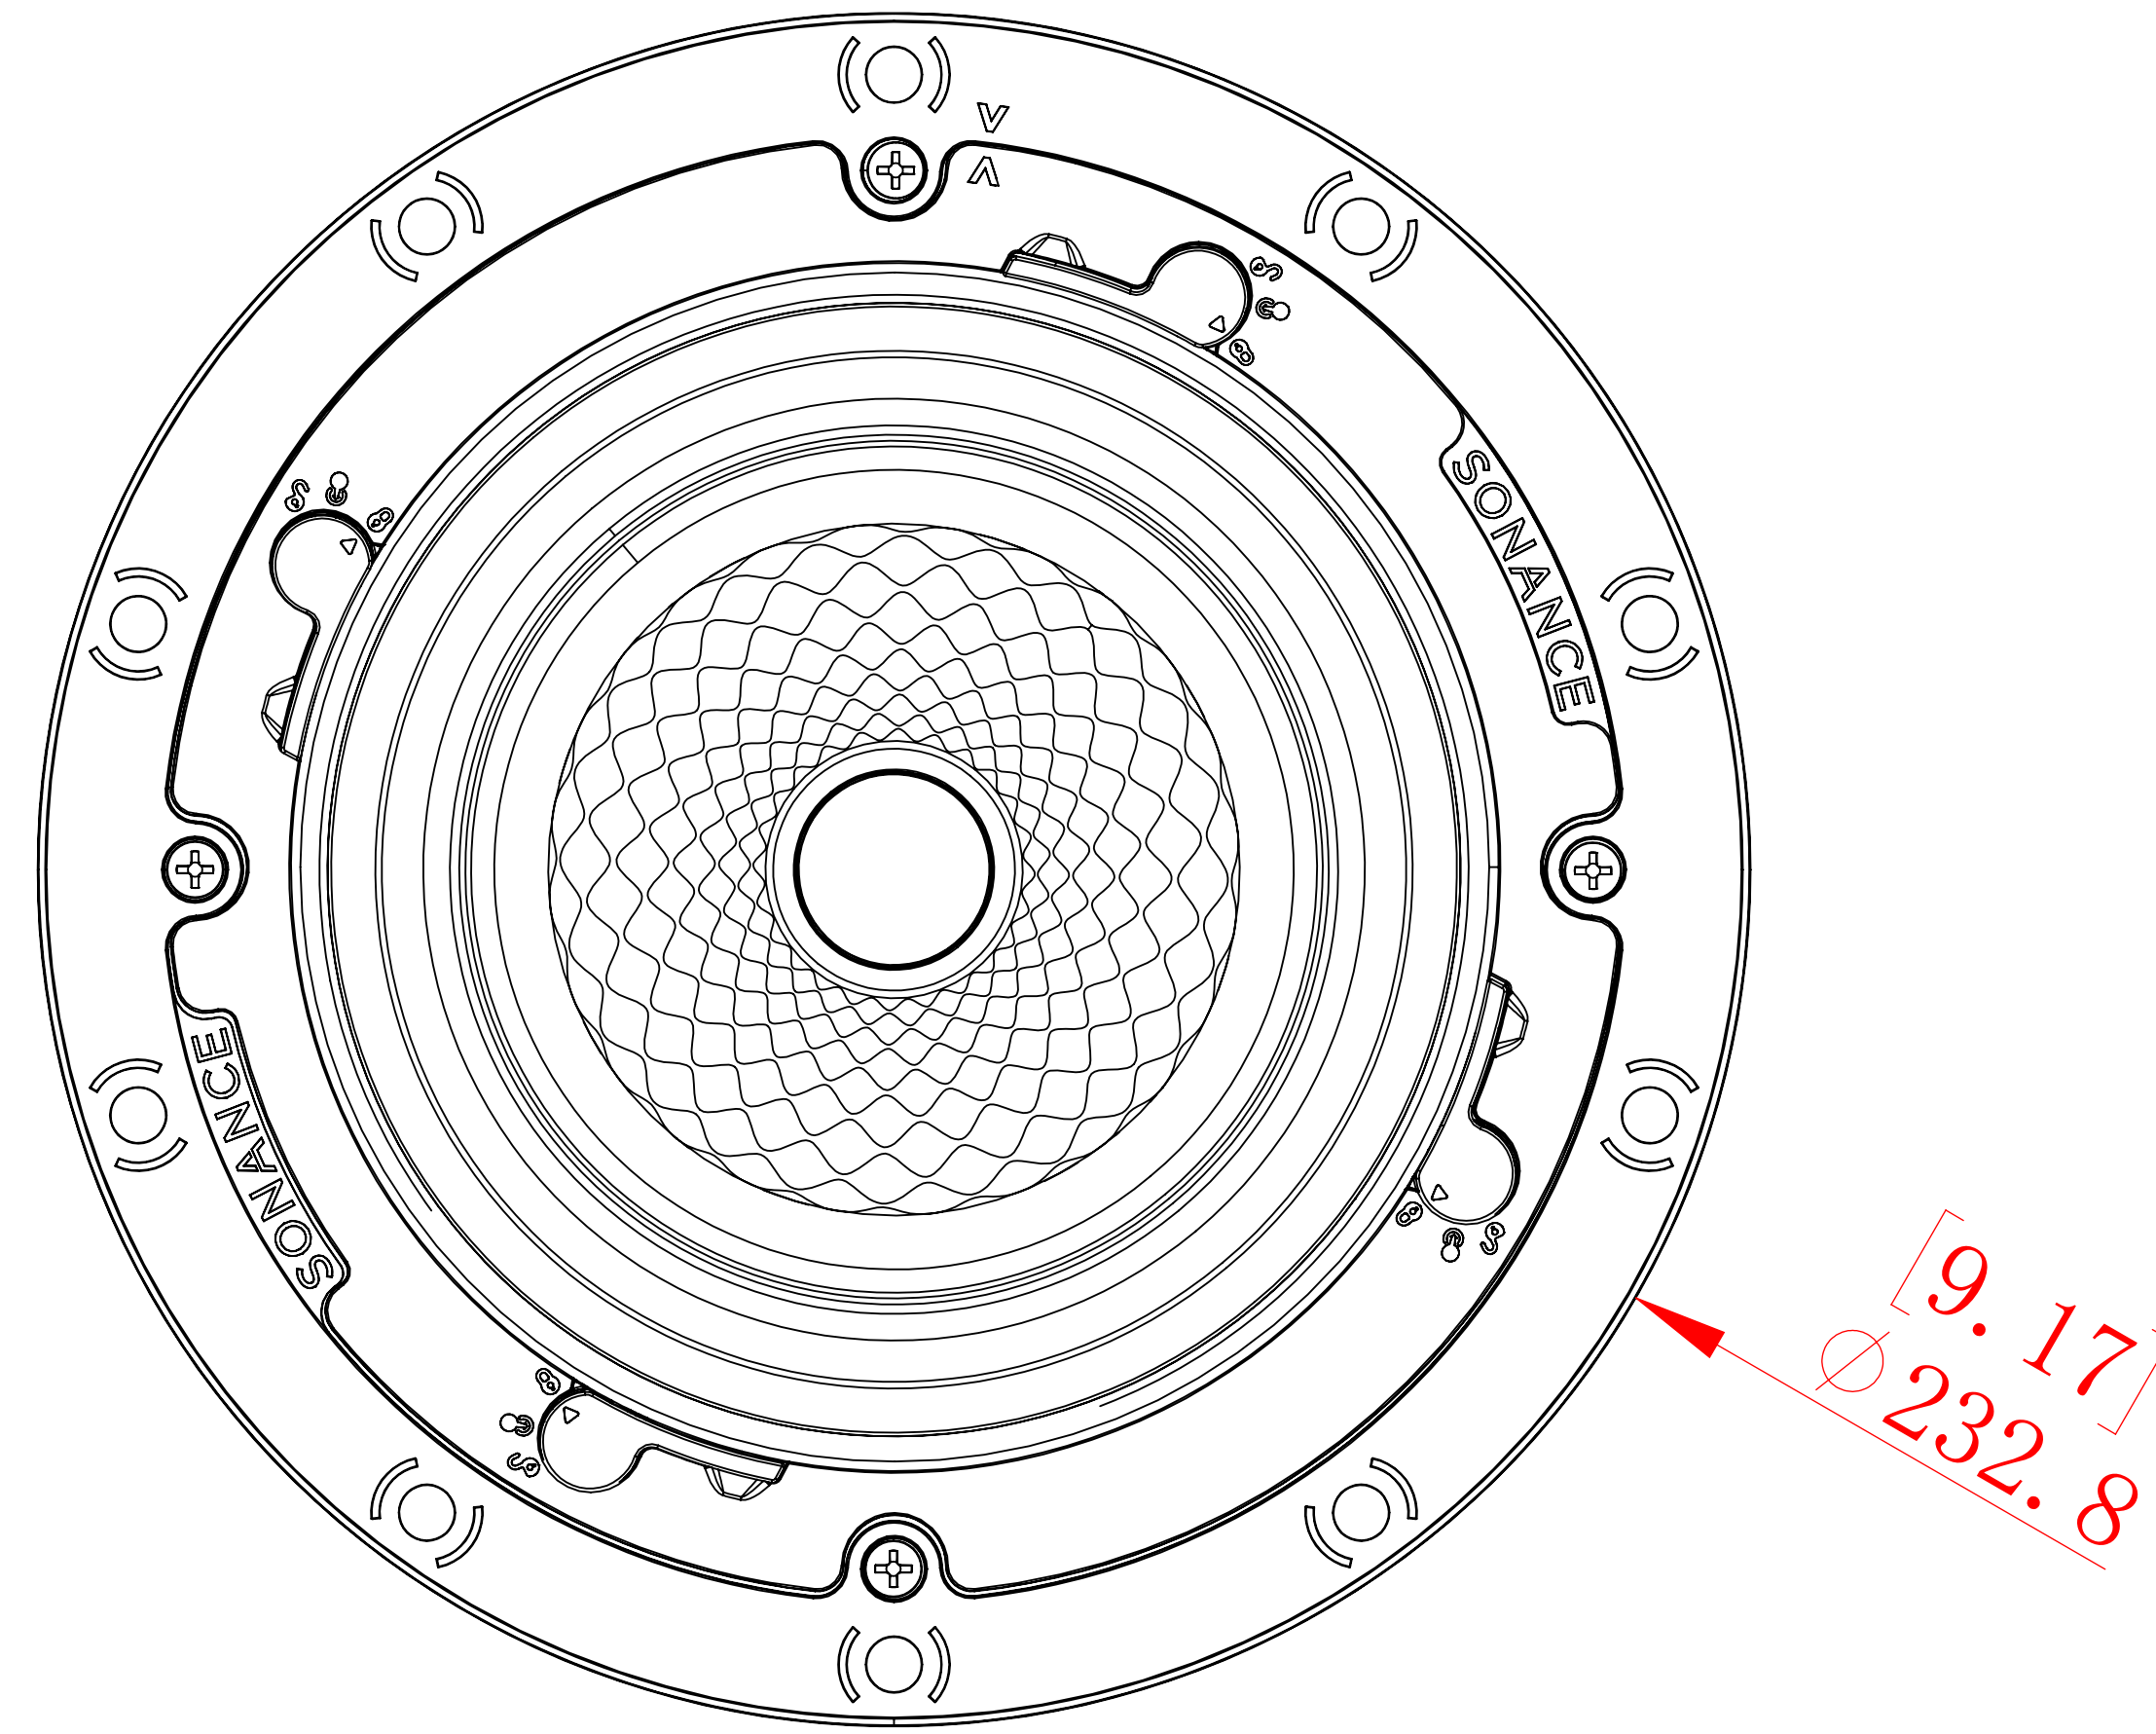

FRONT

BACK / MINIMUM CUTOUT

MOUNTING DEPTH

GRILLE WITH TRIM

GRILLE WITHOUT TRIM

ISOMETRIC

SONANCE

991 Calle Amanecer, San Clemente, CA.  
92673  
58800 2-7777 949 492-7777  
FAX 949 361-5579  
www.sonance.com

VX66R SST

SCALE: 1 : 1

DRAWN BY: Roy

DRWN - PART NUMBER

REV.

SHEET: 01

RELEASED ON: