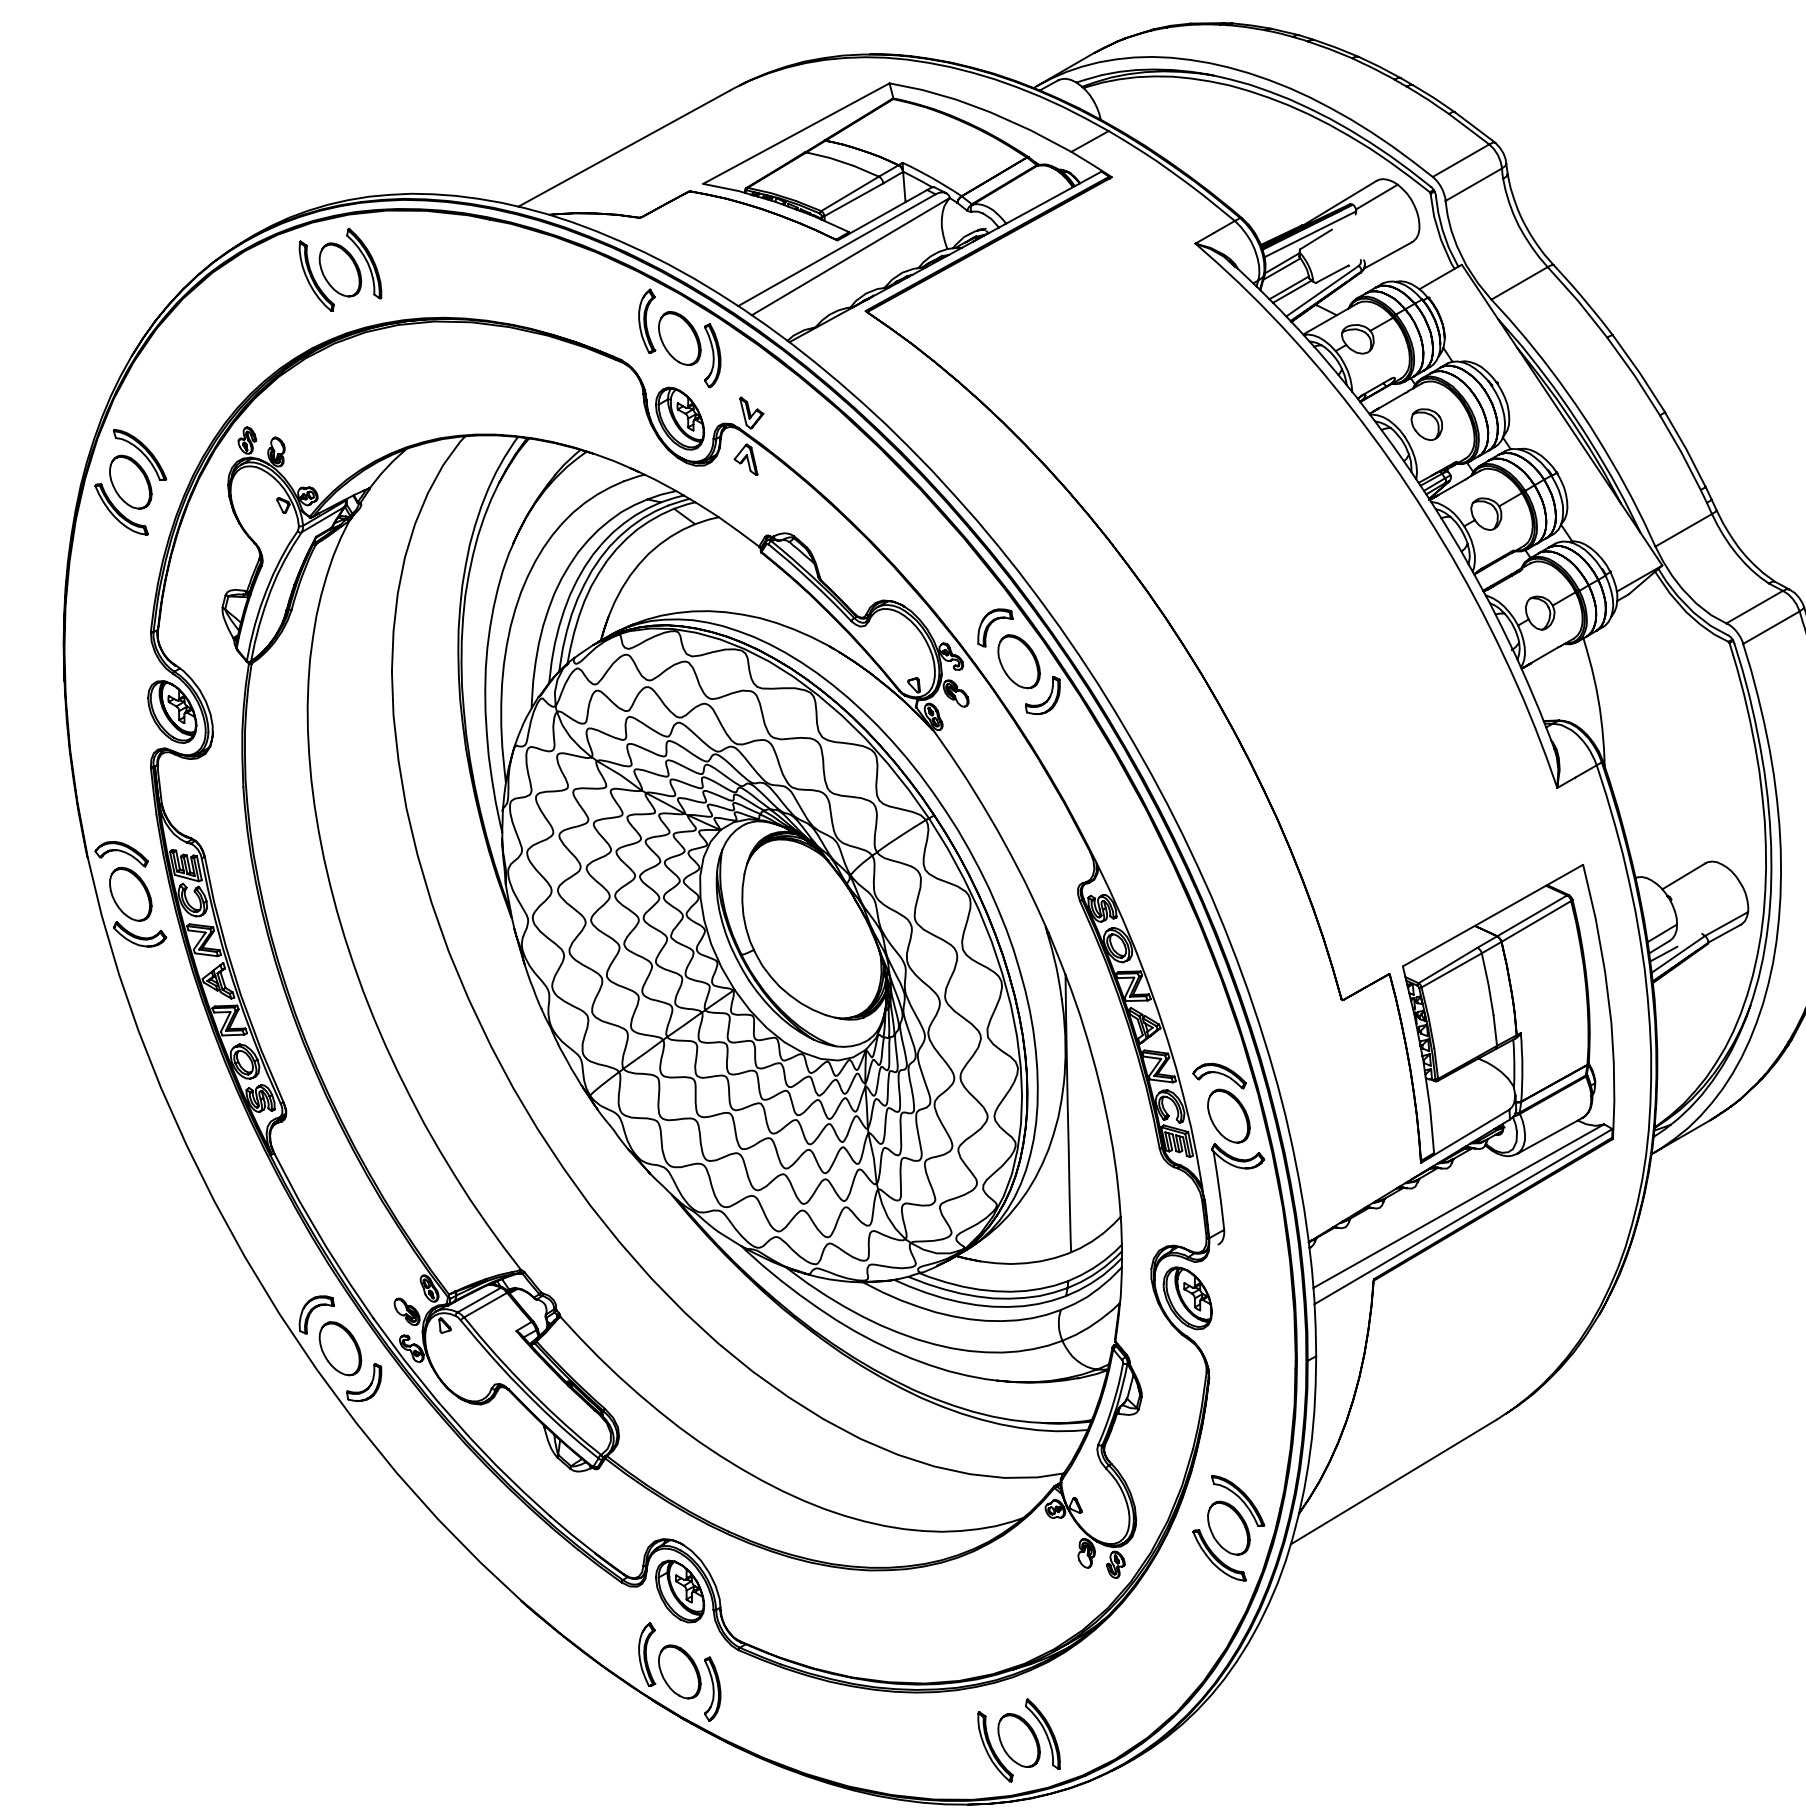

FRONT

BACK / MINIMUM CUTOUT

MOUNTING DEPTH

GRILLE WITH TRIM

GRILLE WITHOUT TRIM

ISOMETRIC

SONANCE

991 Calle Amanecer, San Clemente, CA.  
92673  
58800 2-7777 949 492-7777  
FAX 949 361-5579  
www.sonance.com

VX66R SST

SCALE: 1 : 1

DRAWN BY: Roy

DRWN - PART NUMBER

REV.

SHEET: 01

RELEASED ON: