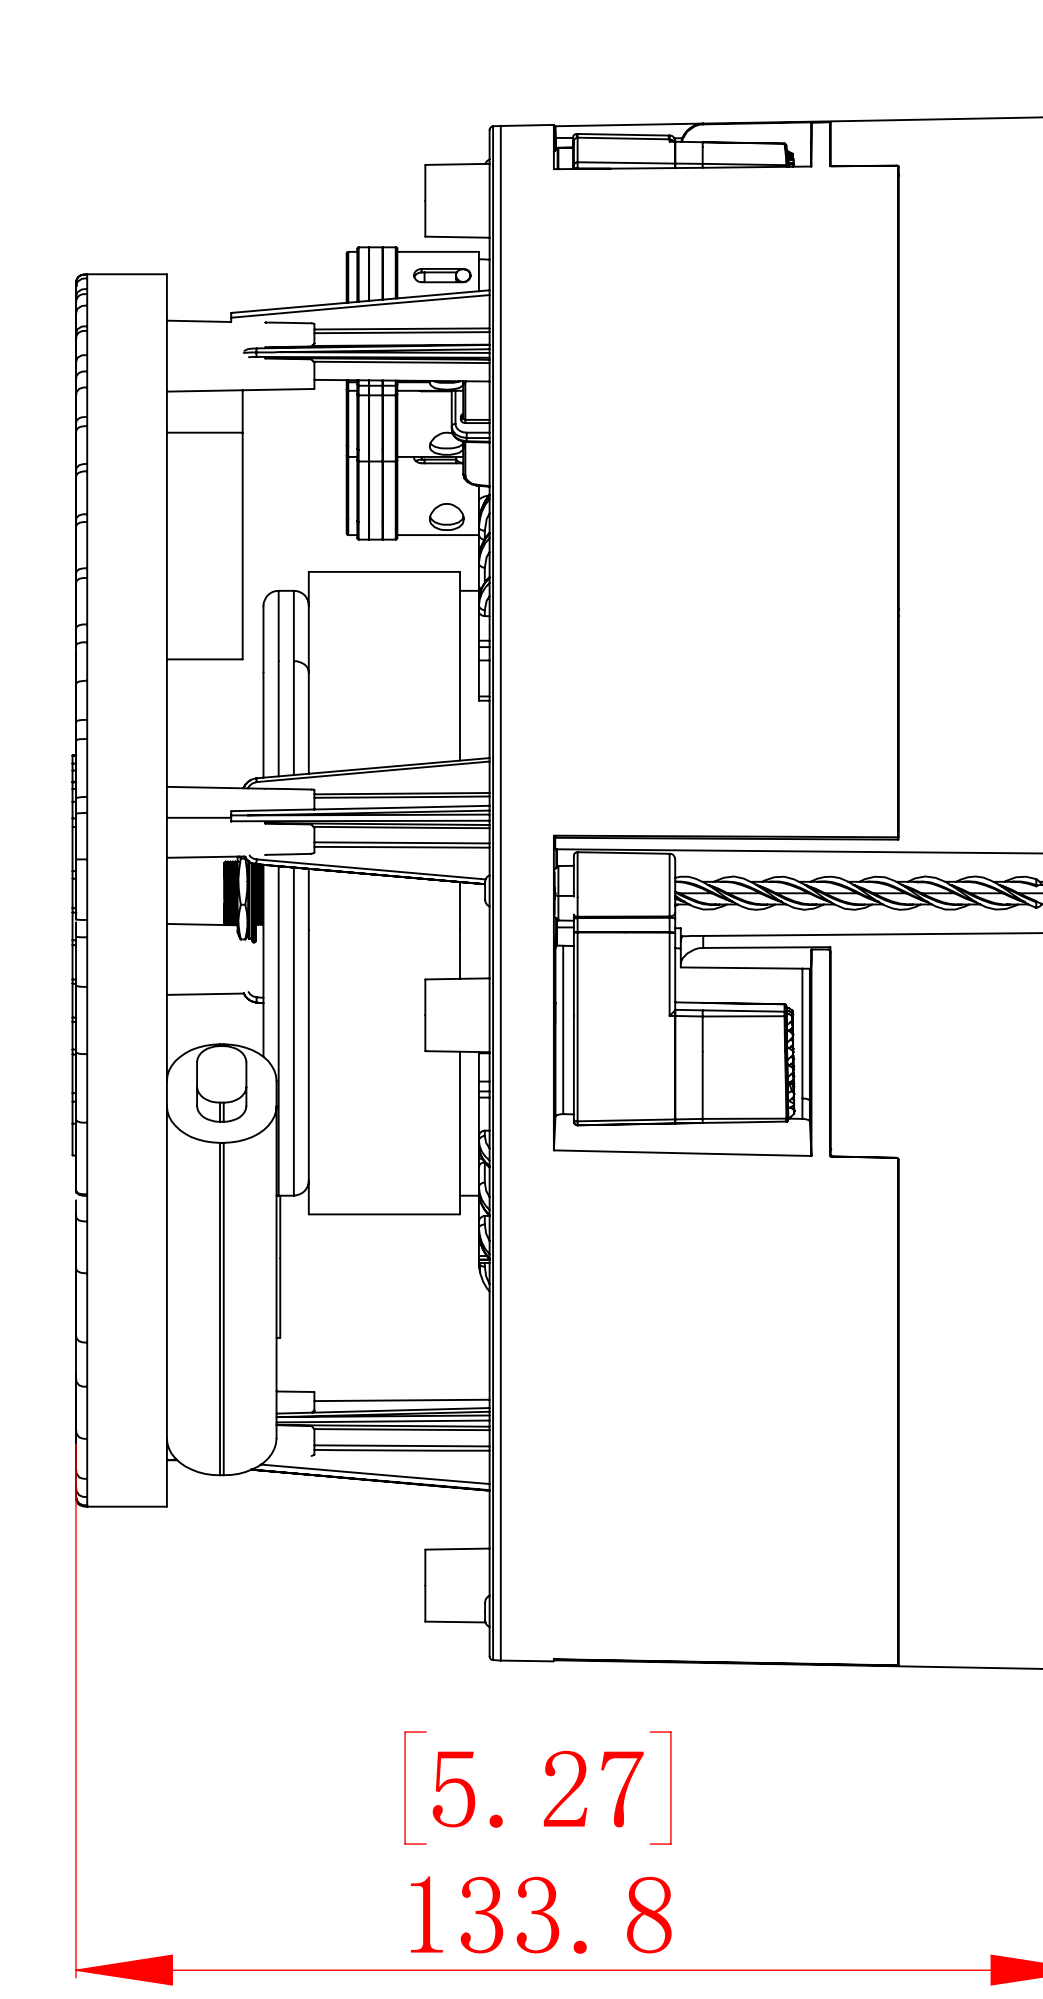

FRONT

BACK / MINIMUM CUTOUT

MOUNTING DEPTH

GRILLE WITH TRIM

GRILLE WITHOUT TRIM

ISOMETRIC

SONANCE

991 Calle Amanecer, San Clemente, CA.  
92673  
58800 2-7777 949 492-7777  
FAX 949 361-5579  
www.sonance.com

VX66R SST

SCALE: 1 : 1

DRAWN BY: Roy

DRWN - PART NUMBER

REV.

SHEET: 01

RELEASED ON: